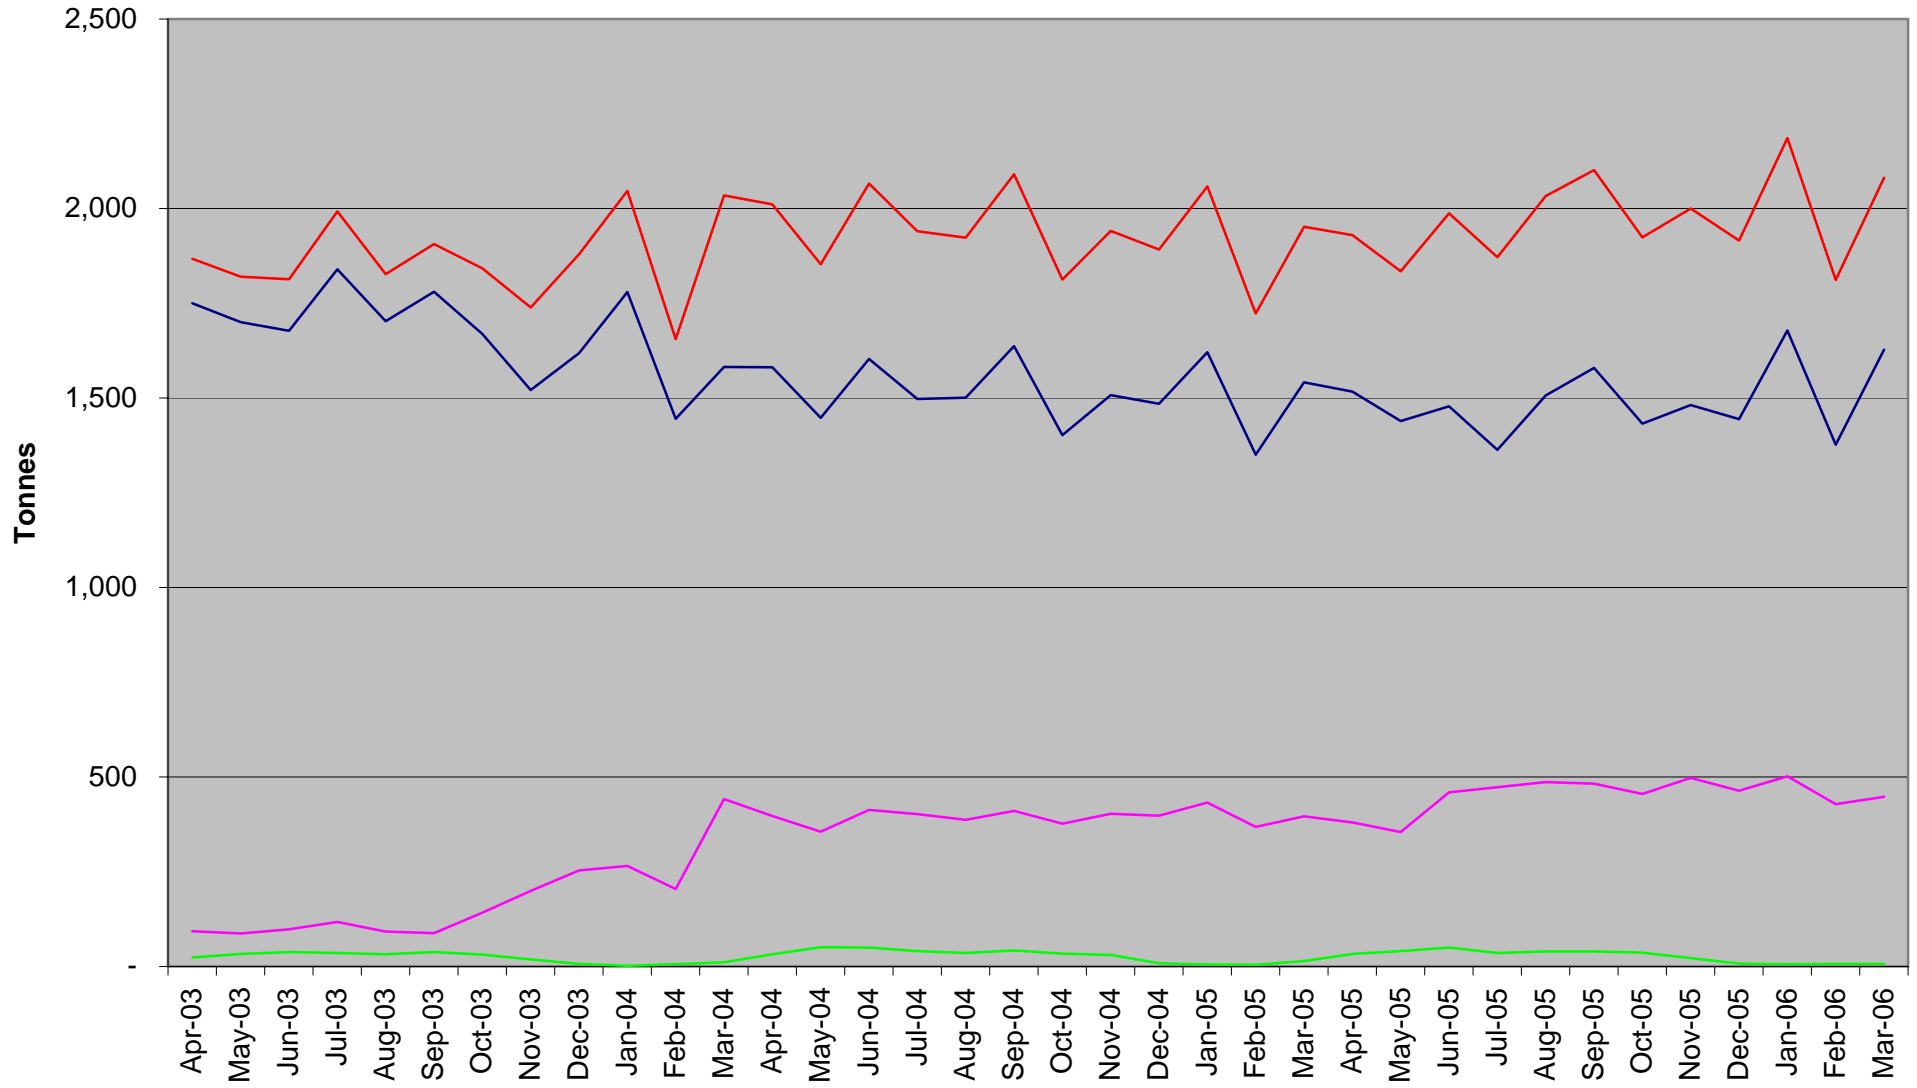

Gosport Borough Council

Green - Kerbside   Dry Recyclables   Residual   Total - Kerbside