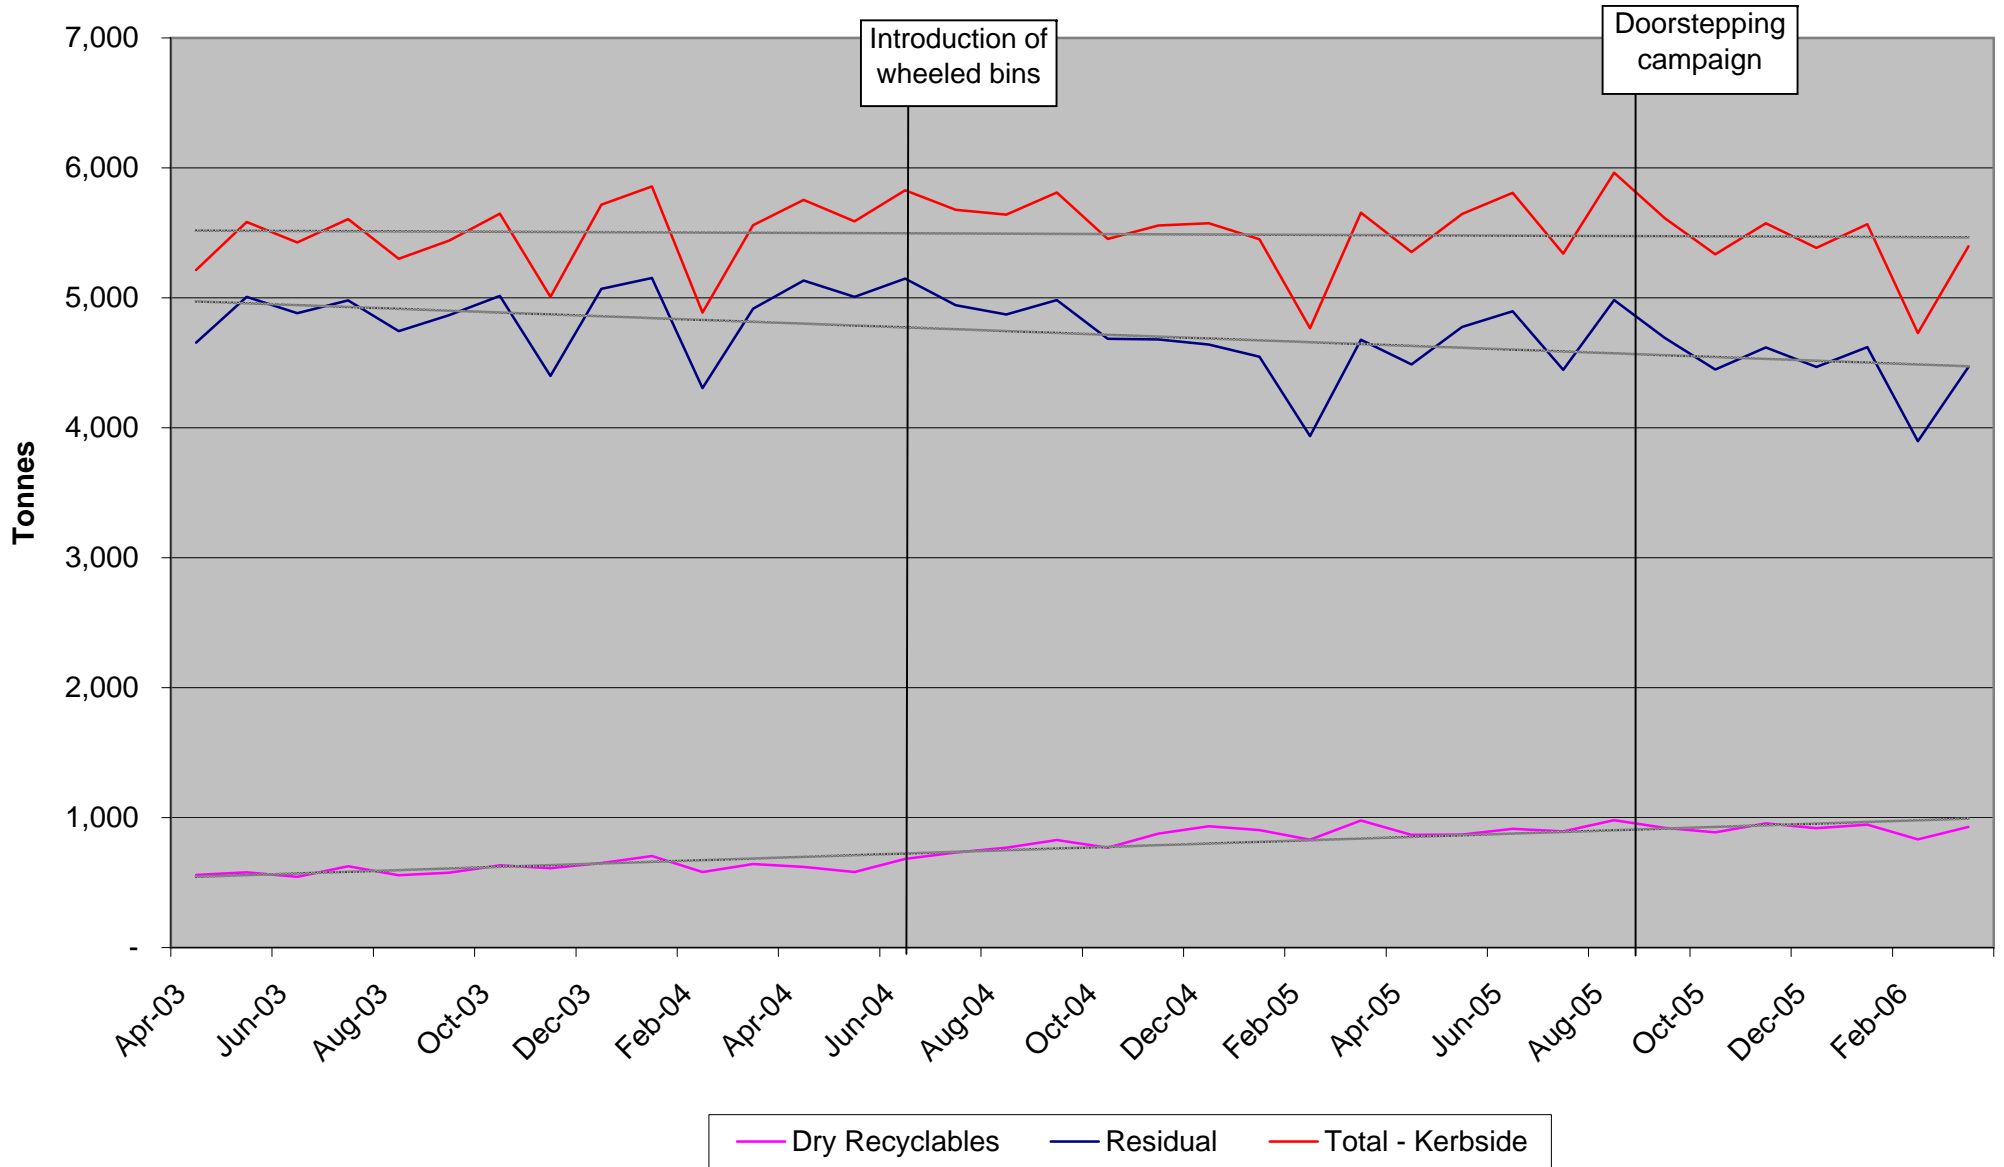

— Glass
 — Textiles

Fareham Borough Council

Gosport Borough Council

Green - Kerbside Dry Recyclables Residual Total - Kerbside

Hart District Council

Havant Borough Council

New Forest District Council

Portsmouth City Council