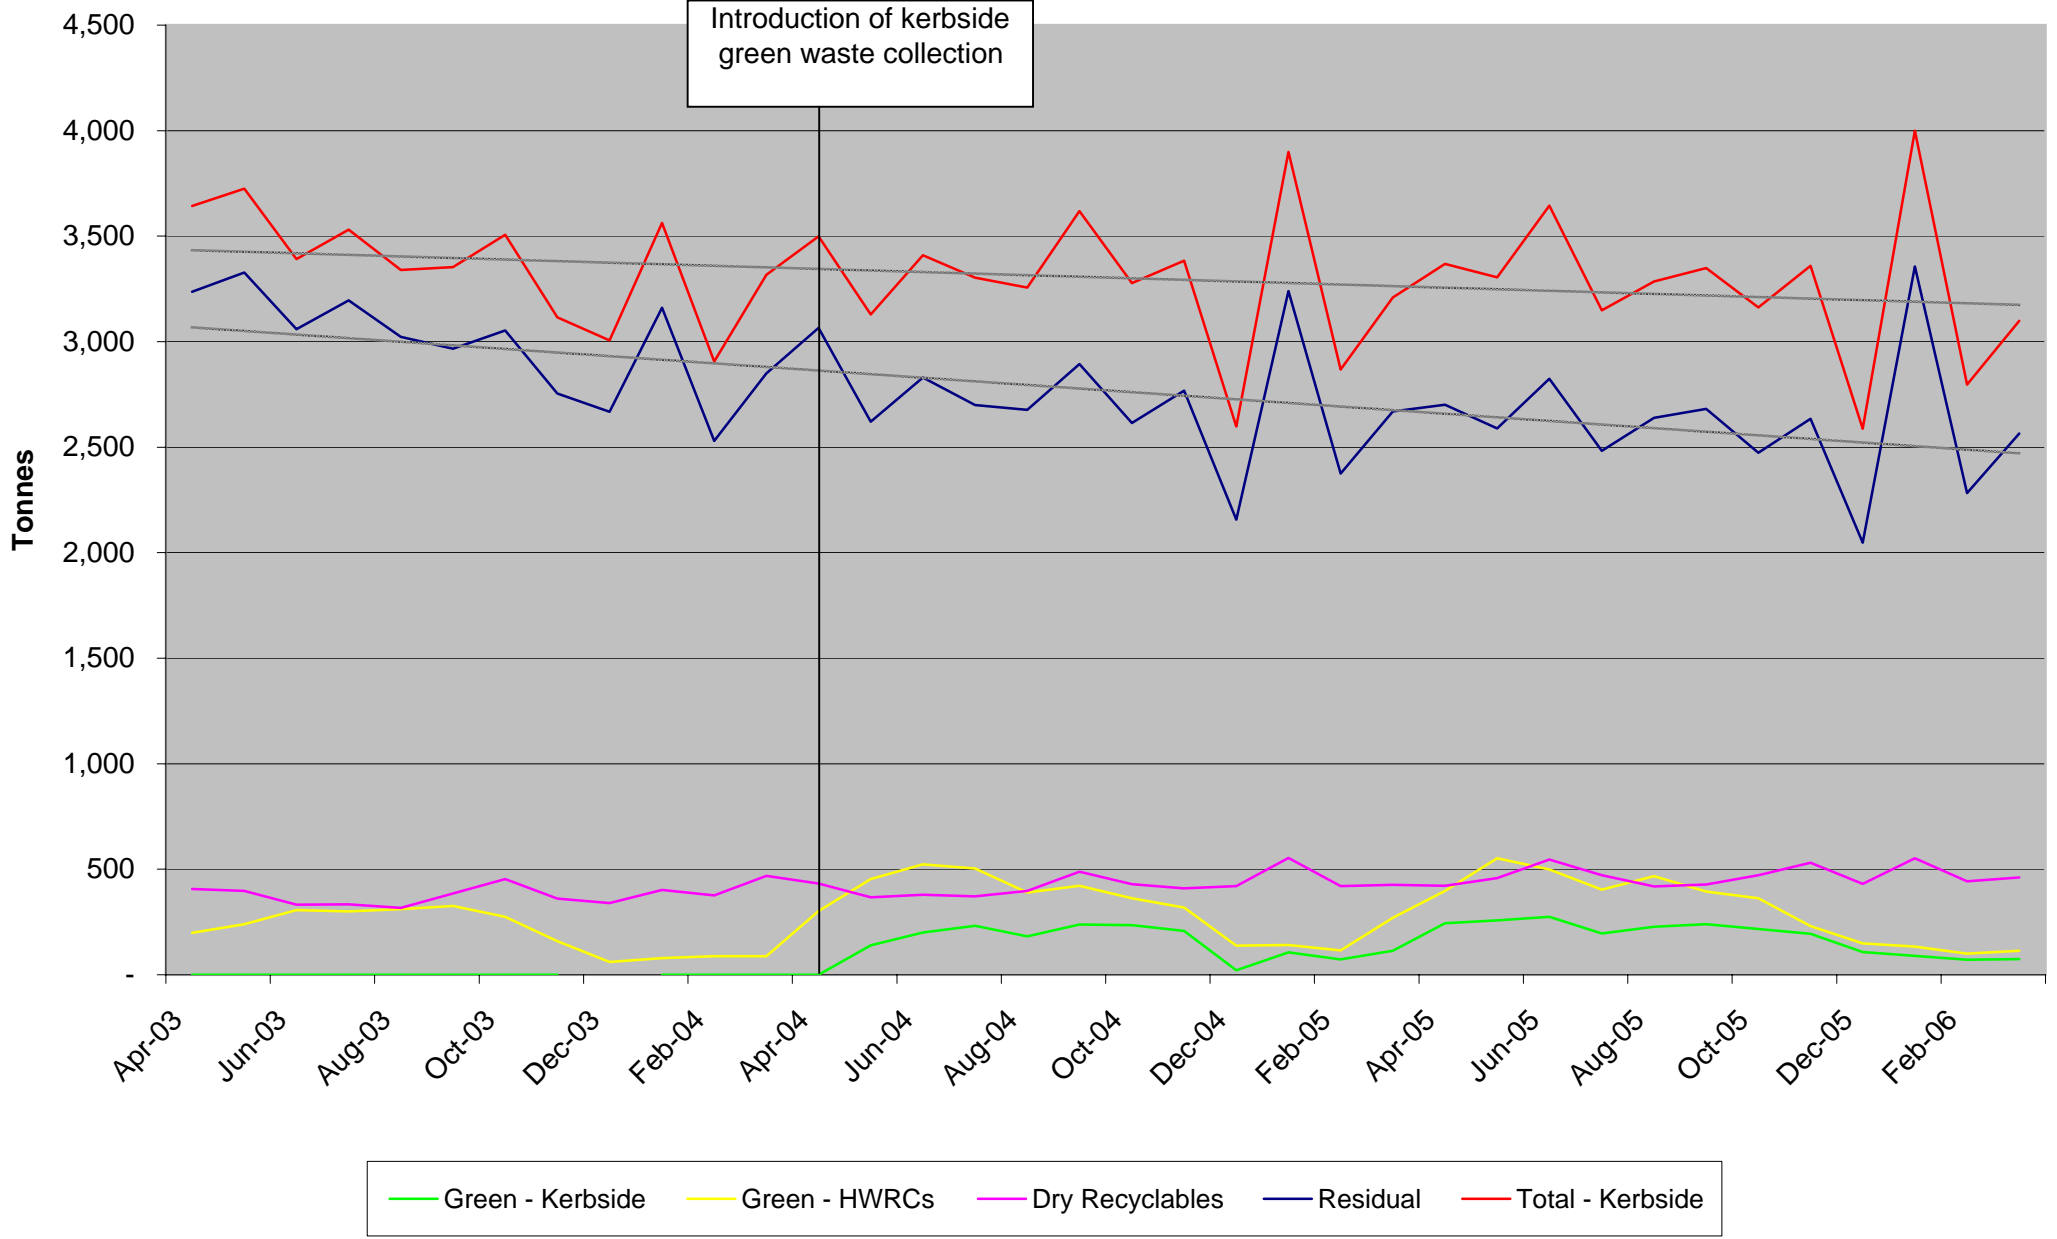

Test Valley Borough Council