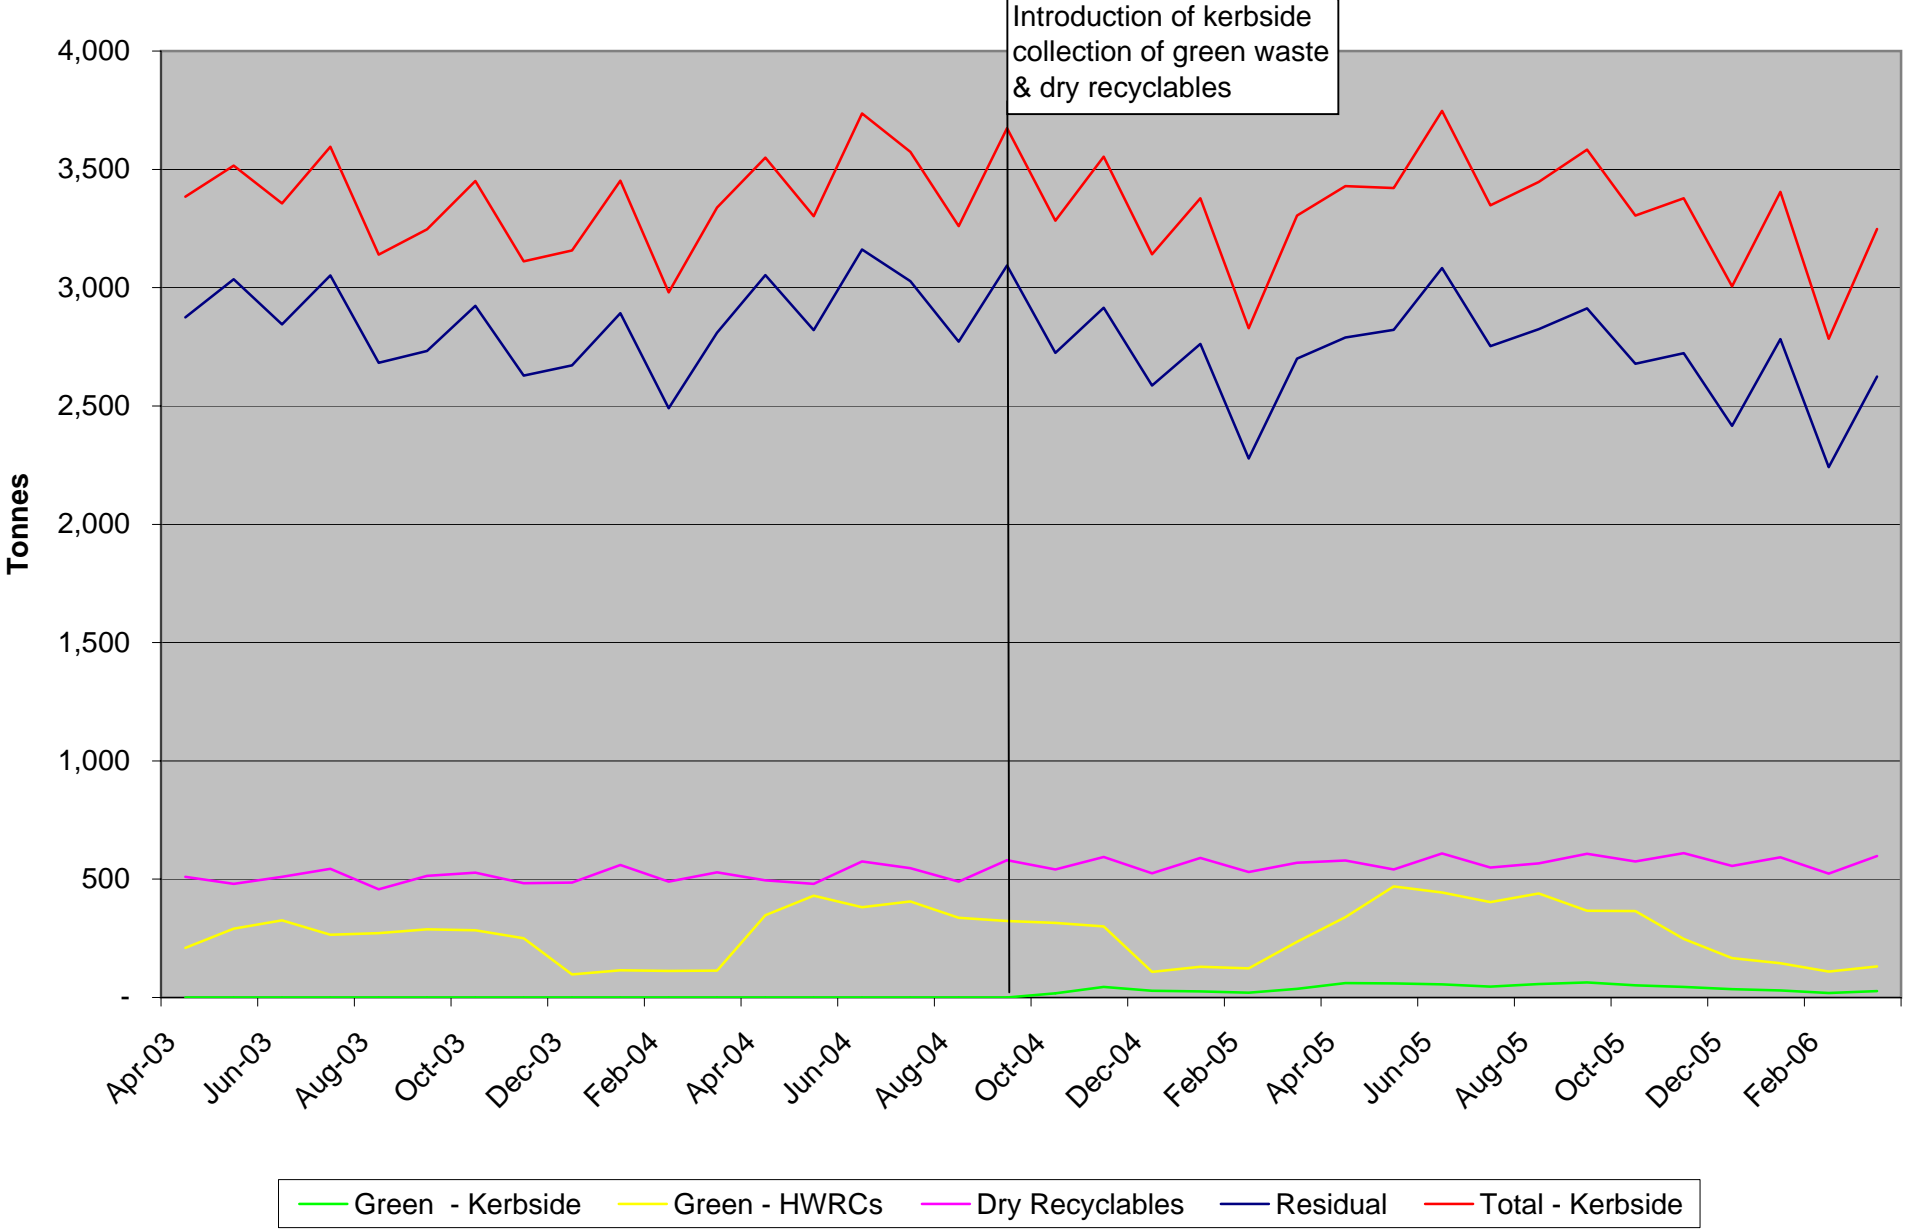

Project Integra - Waste Collected at Kerbside & Delivered to HWRCs

- Schemes Introduced**
1. TVBC - Green
 2. PCC - Bins
 3. HBC - Bins
 4. NFDC - Clear sacks
 5. WCC - Green & Dry rec
 6. EBC - Glass & Textiles
 7. Winchester - HWRC
 8. NFDC - Green
 9. RBC - Green
 10. FBC - Green
 11. Doorstepping Campaign

Project Integra - Waste Delivered to HWRCs

Basingstoke & Deane Borough Council

East Hampshire District Council

Eastleigh Borough Council

— Green - Kerbside
 — Dry Recyclables
 — Residual
 — Total - Kerbside

— Glass
 — Textiles

Fareham Borough Council

Gosport Borough Council

Green - Kerbside Dry Recyclables Residual Total - Kerbside

Hart District Council

Havant Borough Council

New Forest District Council

Portsmouth City Council

Rushmoor Borough Council

Southampton City Council

Test Valley Borough Council

Winchester City Council

Winchester HWRC