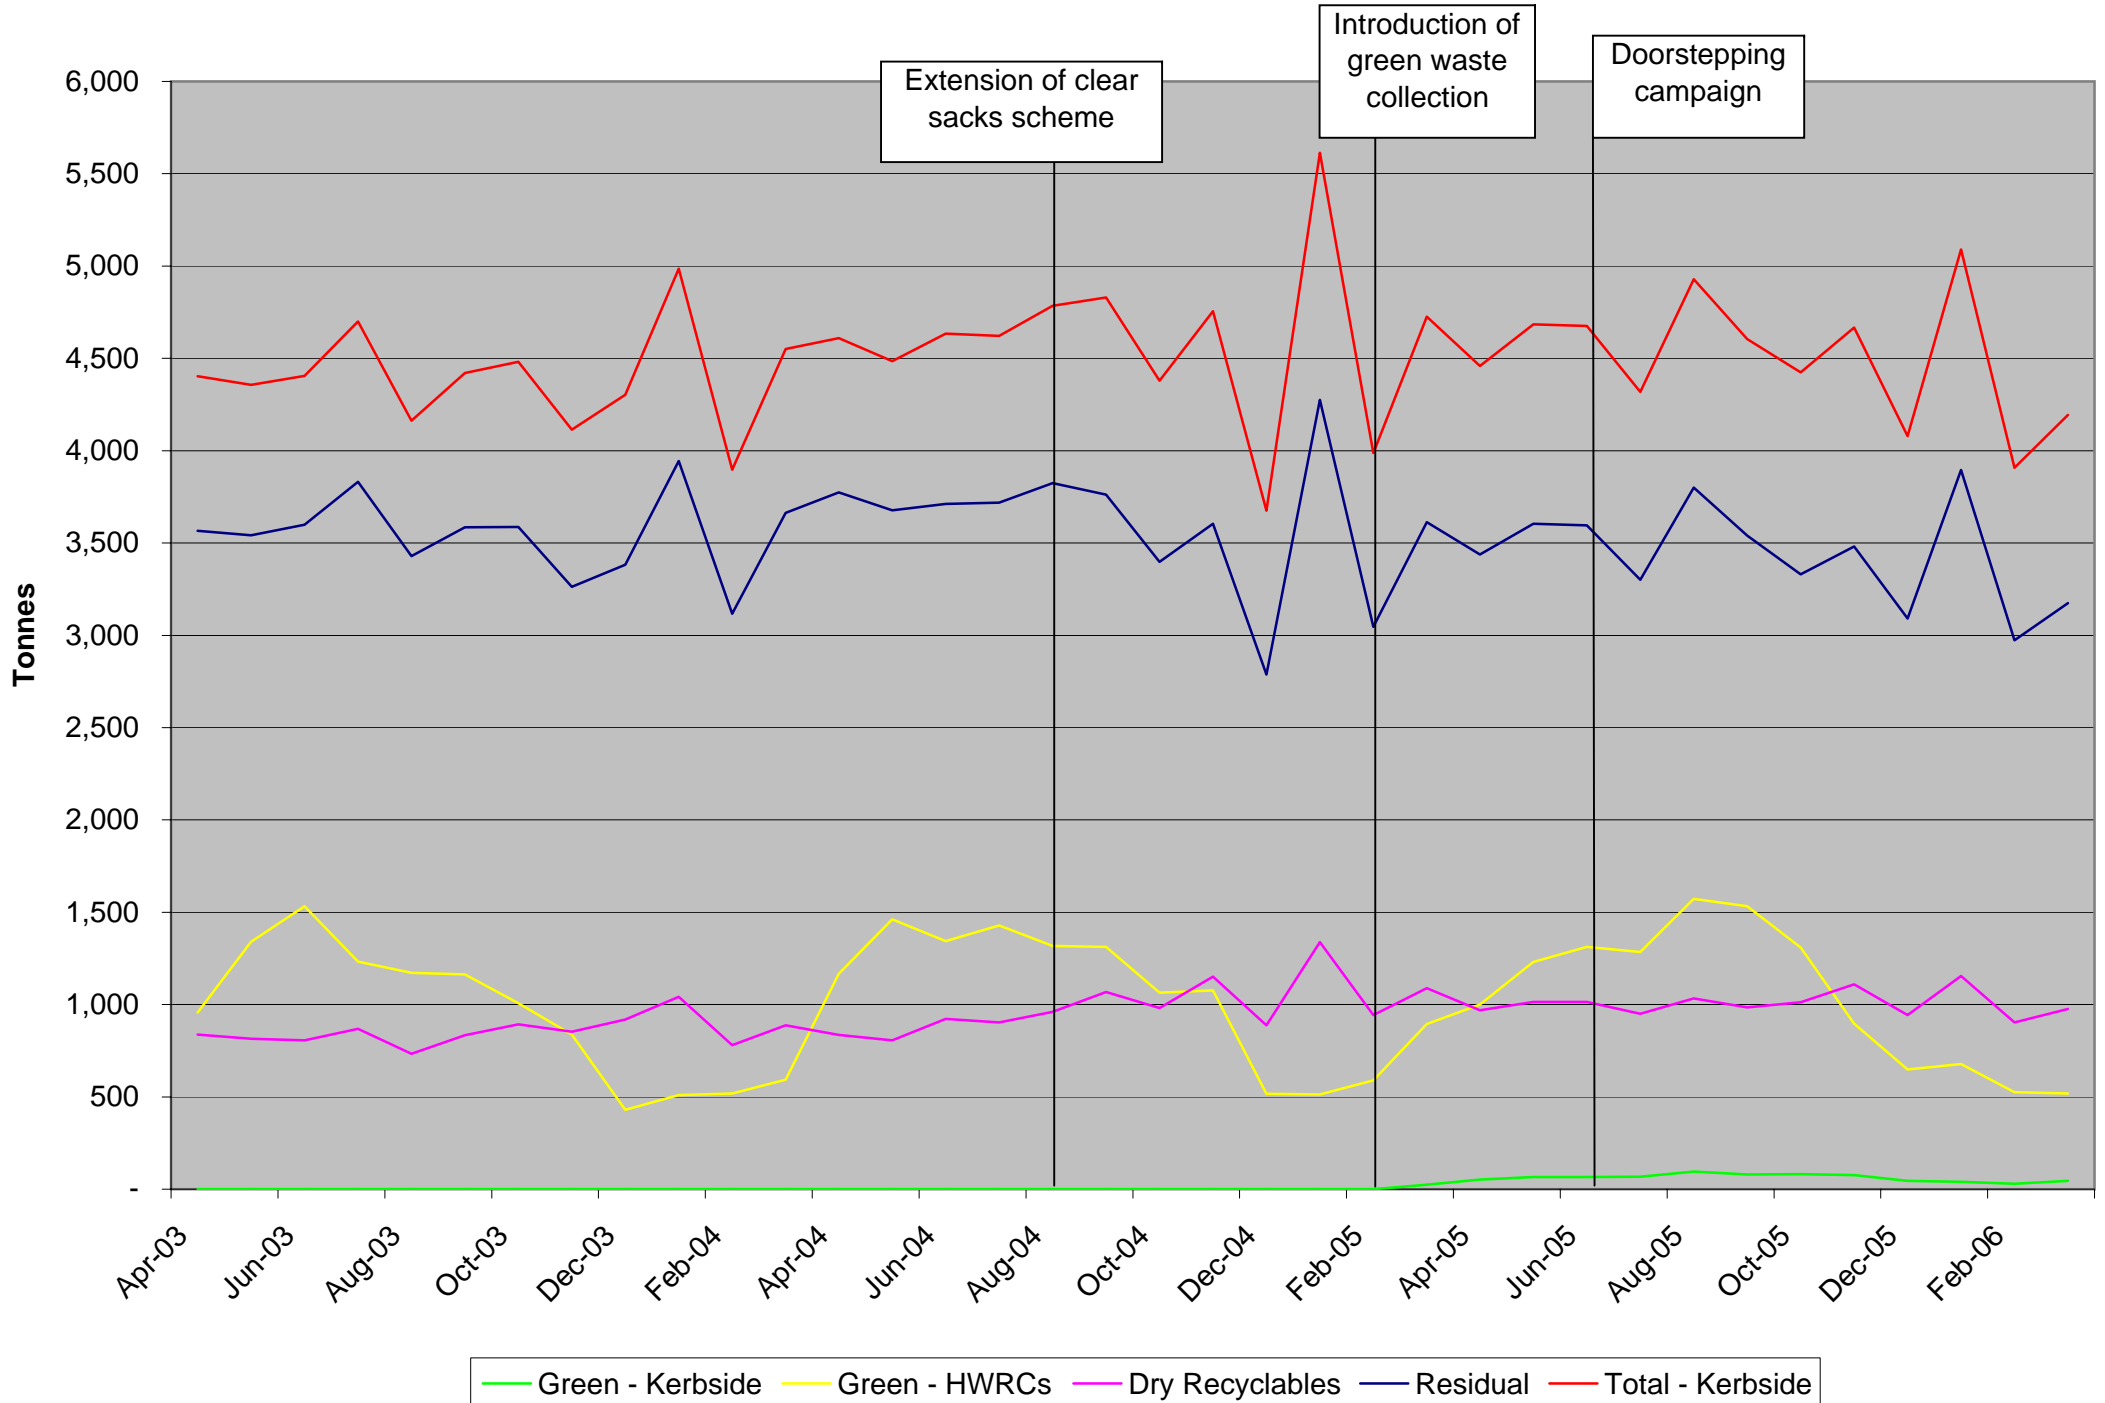

Project Integra - Waste Collected at Kerbside & Delivered to HWRCs

- Schemes Introduced**
1. TVBC - Green
 2. PCC - Bins
 3. HBC - Bins
 4. NFDC - Clear sacks
 5. WCC - Green & Dry rec
 6. EBC - Glass & Textiles
 7. Winchester - HWRC
 8. NFDC - Green
 9. RBC - Green
 10. FBC - Green
 11. Doorstepping Campaign

Project Integra - Waste Delivered to HWRCs

Basingstoke & Deane Borough Council

East Hampshire District Council

Eastleigh Borough Council

— Green - Kerbside
 — Dry Recyclables
 — Residual
 — Total - Kerbside

— Glass
 — Textiles

Fareham Borough Council

Gosport Borough Council

Green - Kerbside Dry Recyclables Residual Total - Kerbside

Hart District Council

Havant Borough Council

New Forest District Council

Portsmouth City Council

Rushmoor Borough Council

Southampton City Council

Test Valley Borough Council

Winchester City Council

Winchester HWRC