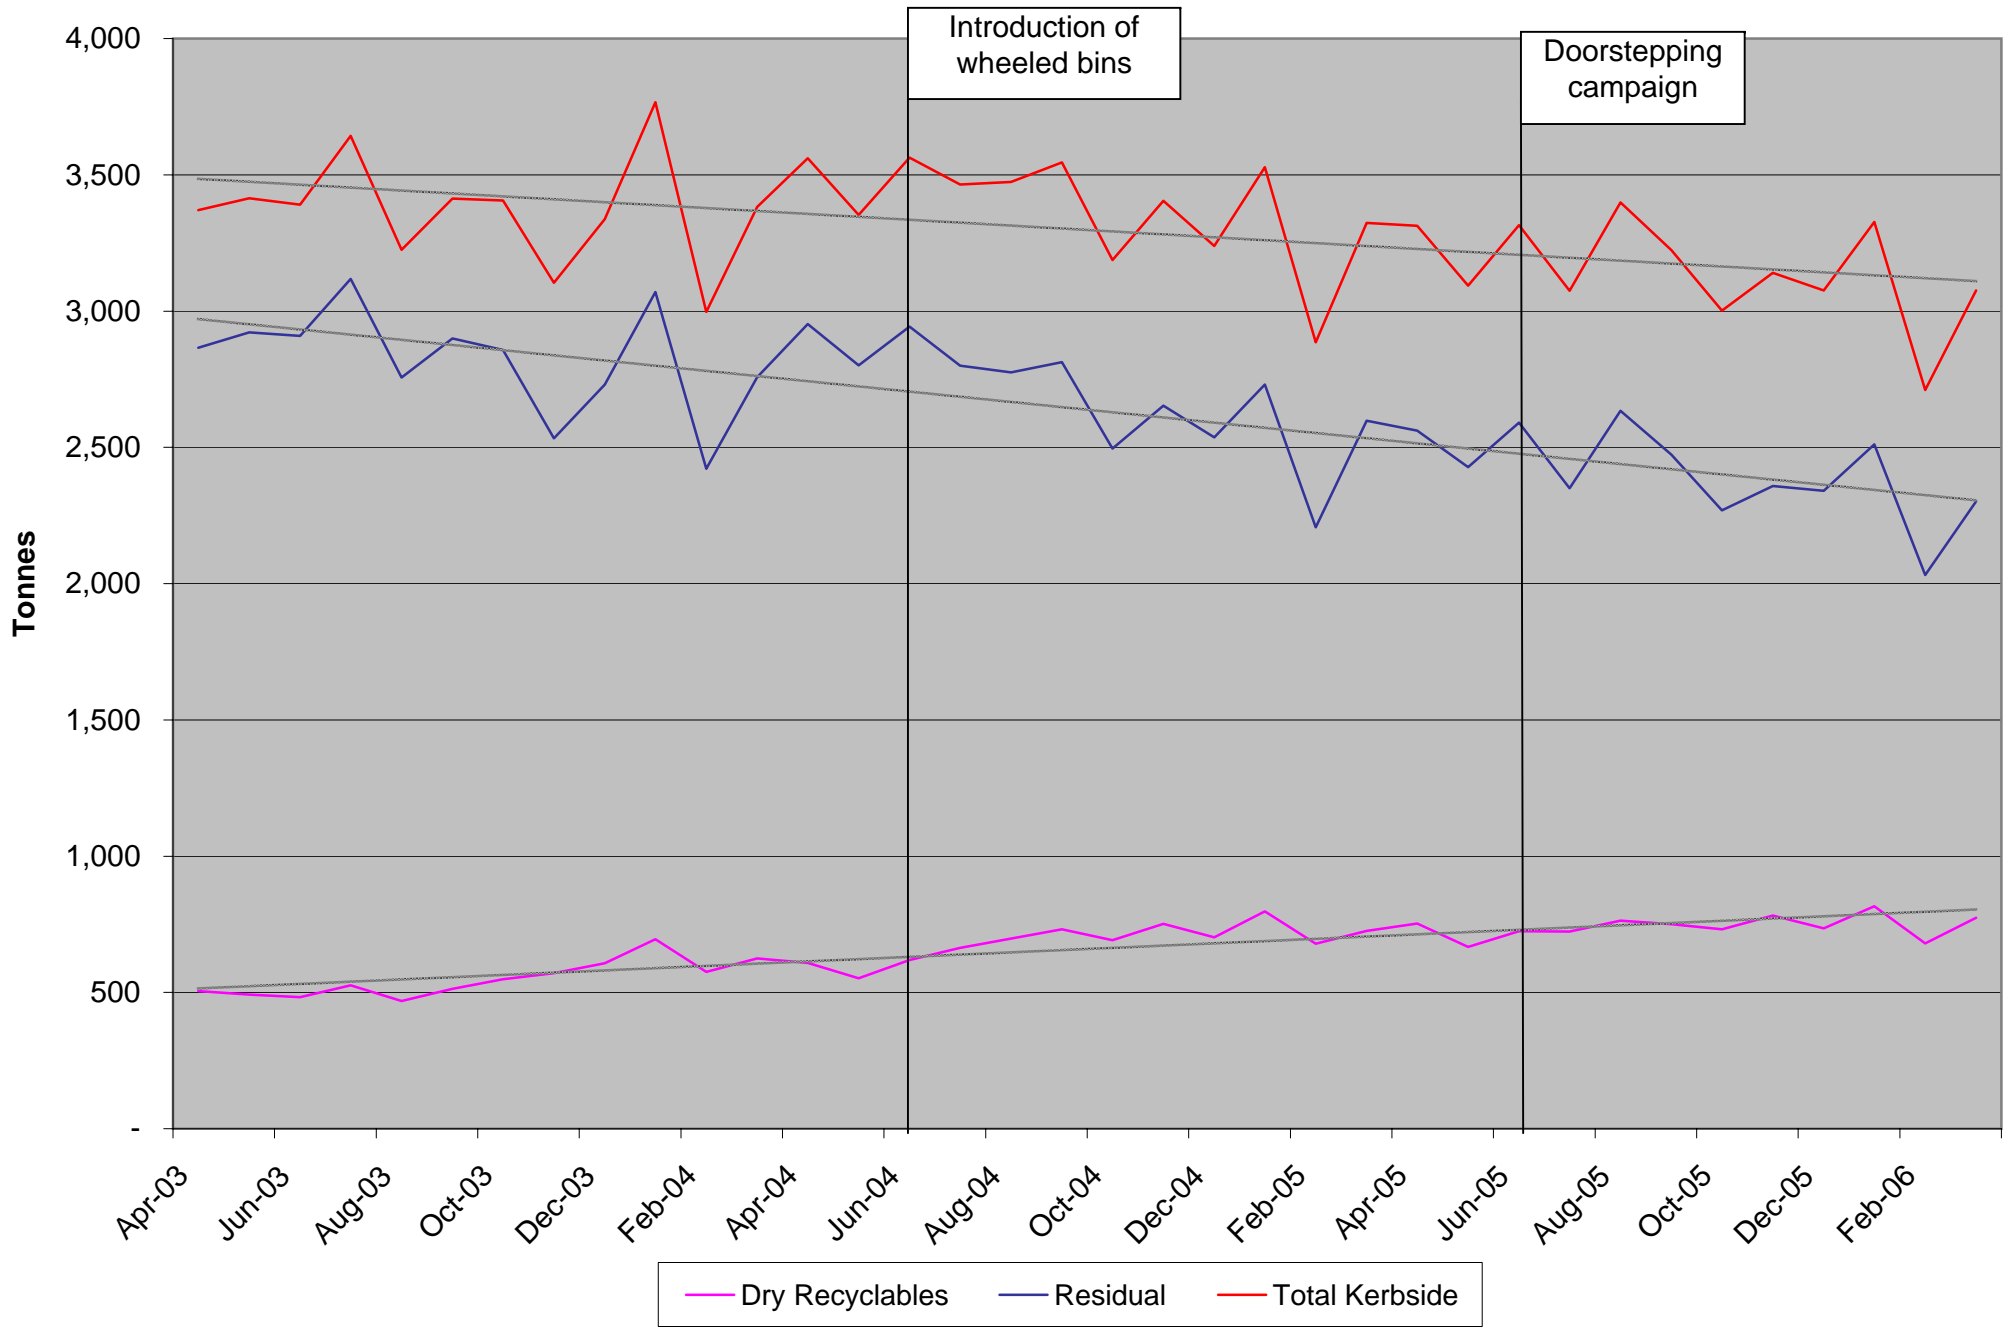

— Glass
 — Textiles

Fareham Borough Council

Gosport Borough Council

Green - Kerbside Dry Recyclables Residual Total - Kerbside

Hart District Council

Havant Borough Council

New Forest District Council

Portsmouth City Council