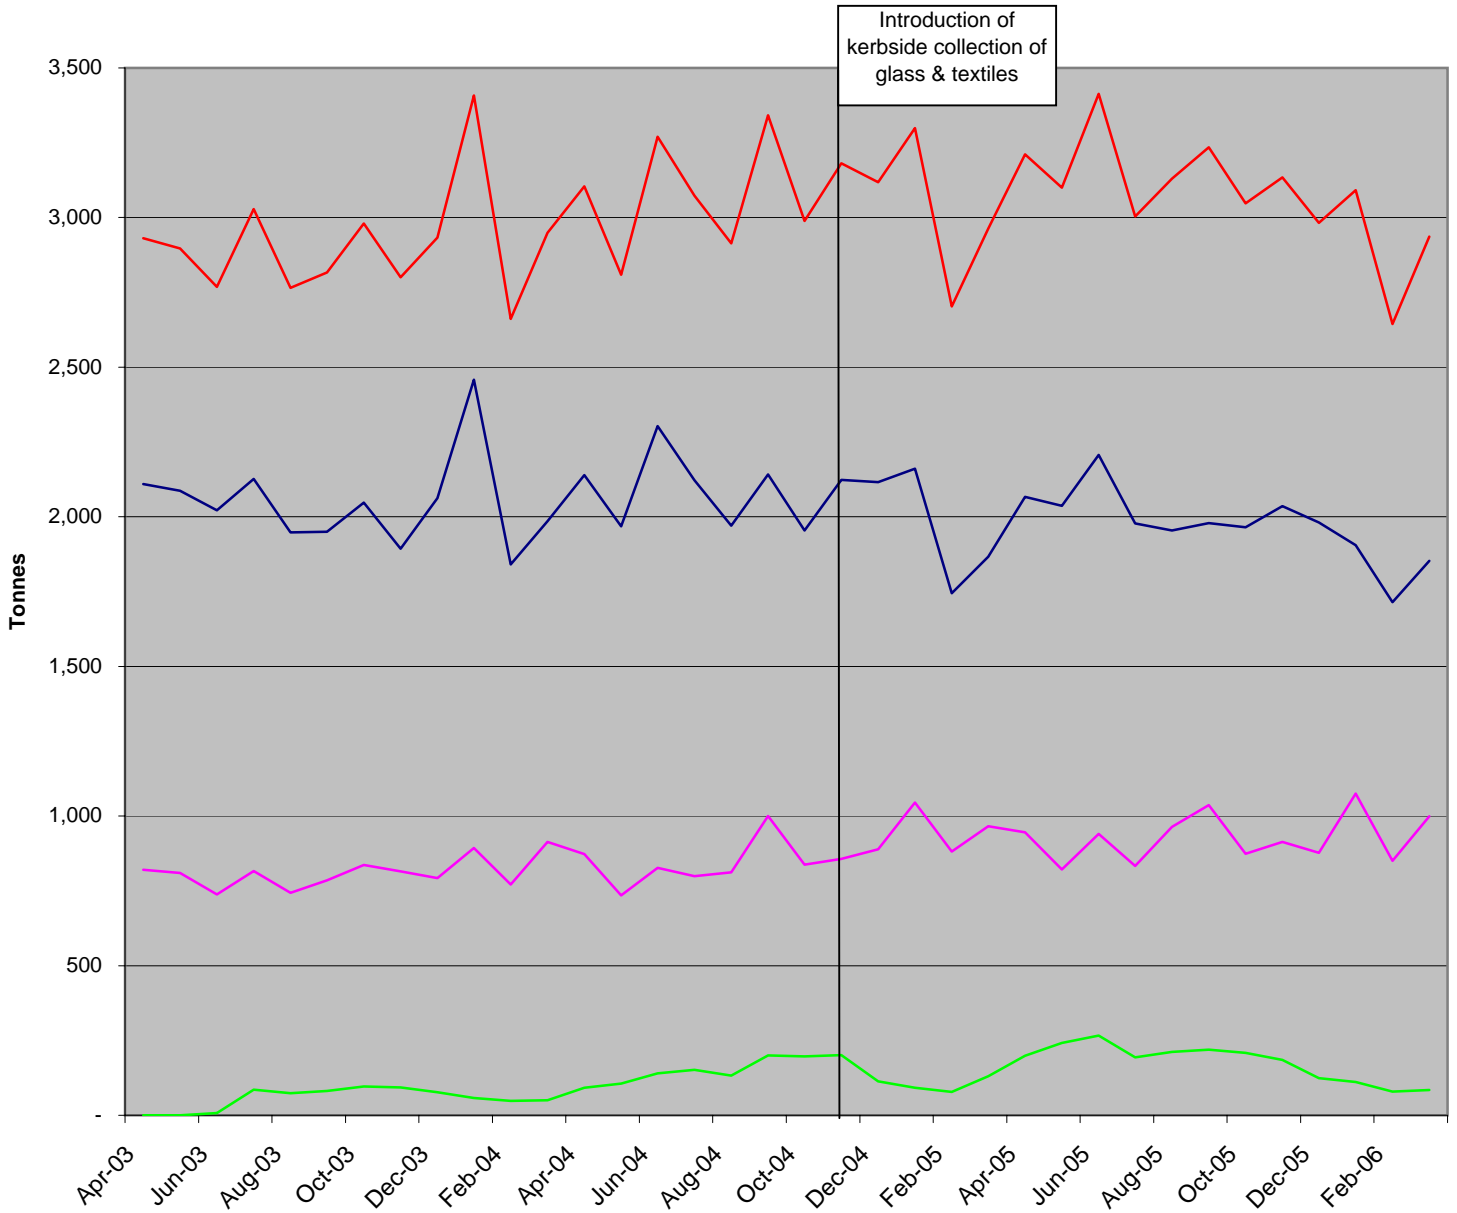

Project Integra - Waste Collected at Kerbside & Delivered to HWRCs

- Schemes Introduced**
1. TVBC - Green
 2. PCC - Bins
 3. HBC - Bins
 4. NFDC - Clear sacks
 5. WCC - Green & Dry rec
 6. EBC - Glass & Textiles
 7. Winchester - HWRC
 8. NFDC - Green
 9. RBC - Green
 10. FBC - Green
 11. Doorstepping Campaign

Project Integra - Waste Delivered to HWRCs

Basingstoke & Deane Borough Council

East Hampshire District Council

Eastleigh Borough Council

— Green - Kerbside
 — Dry Recyclables
 — Residual
 — Total - Kerbside

— Glass
 — Textiles

Fareham Borough Council

Gosport Borough Council

Green - Kerbside Dry Recyclables Residual Total - Kerbside

Hart District Council

Havant Borough Council

New Forest District Council

Portsmouth City Council