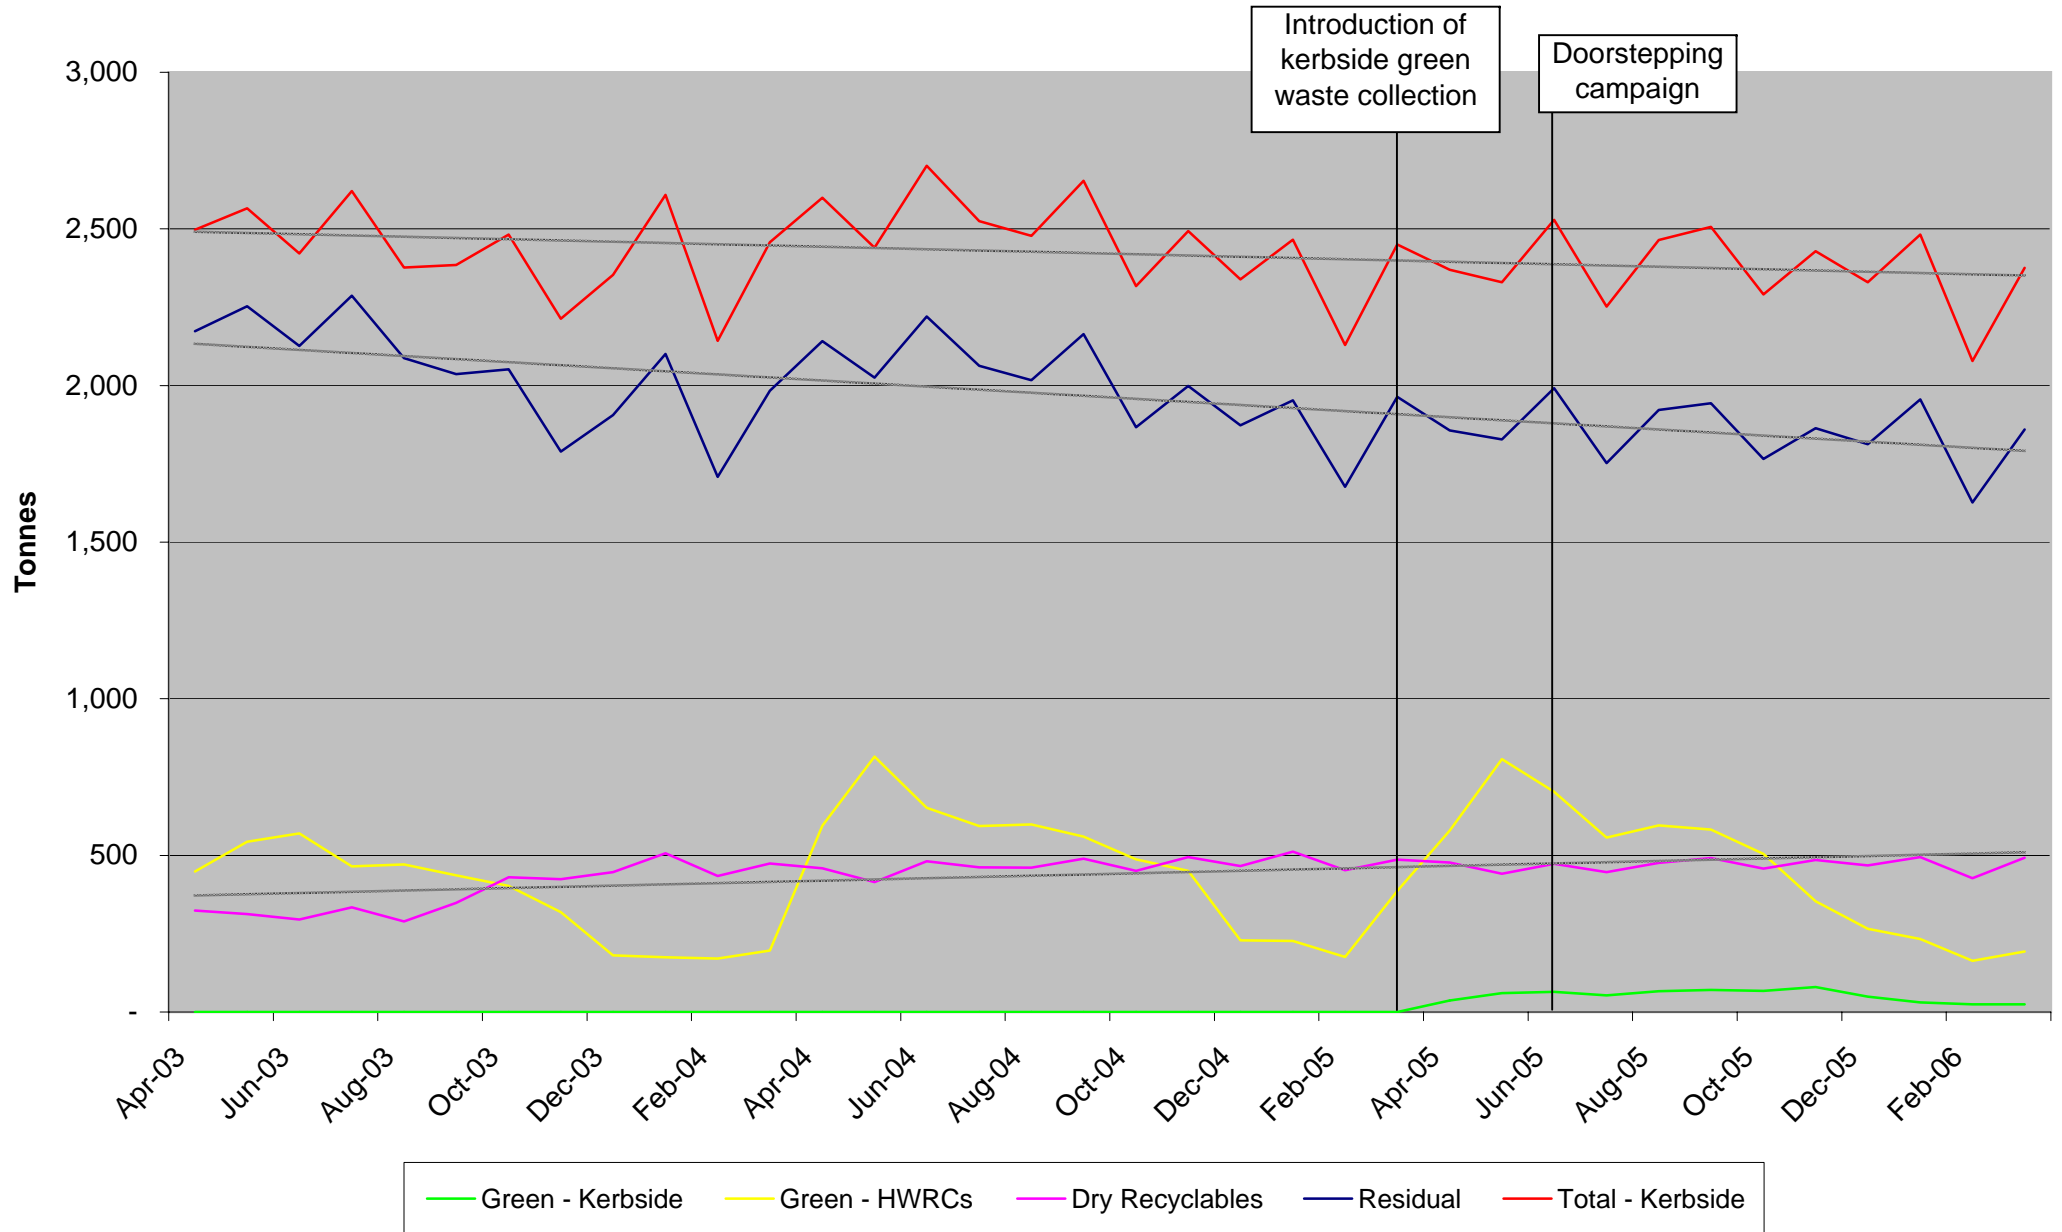

Rushmoor Borough Council