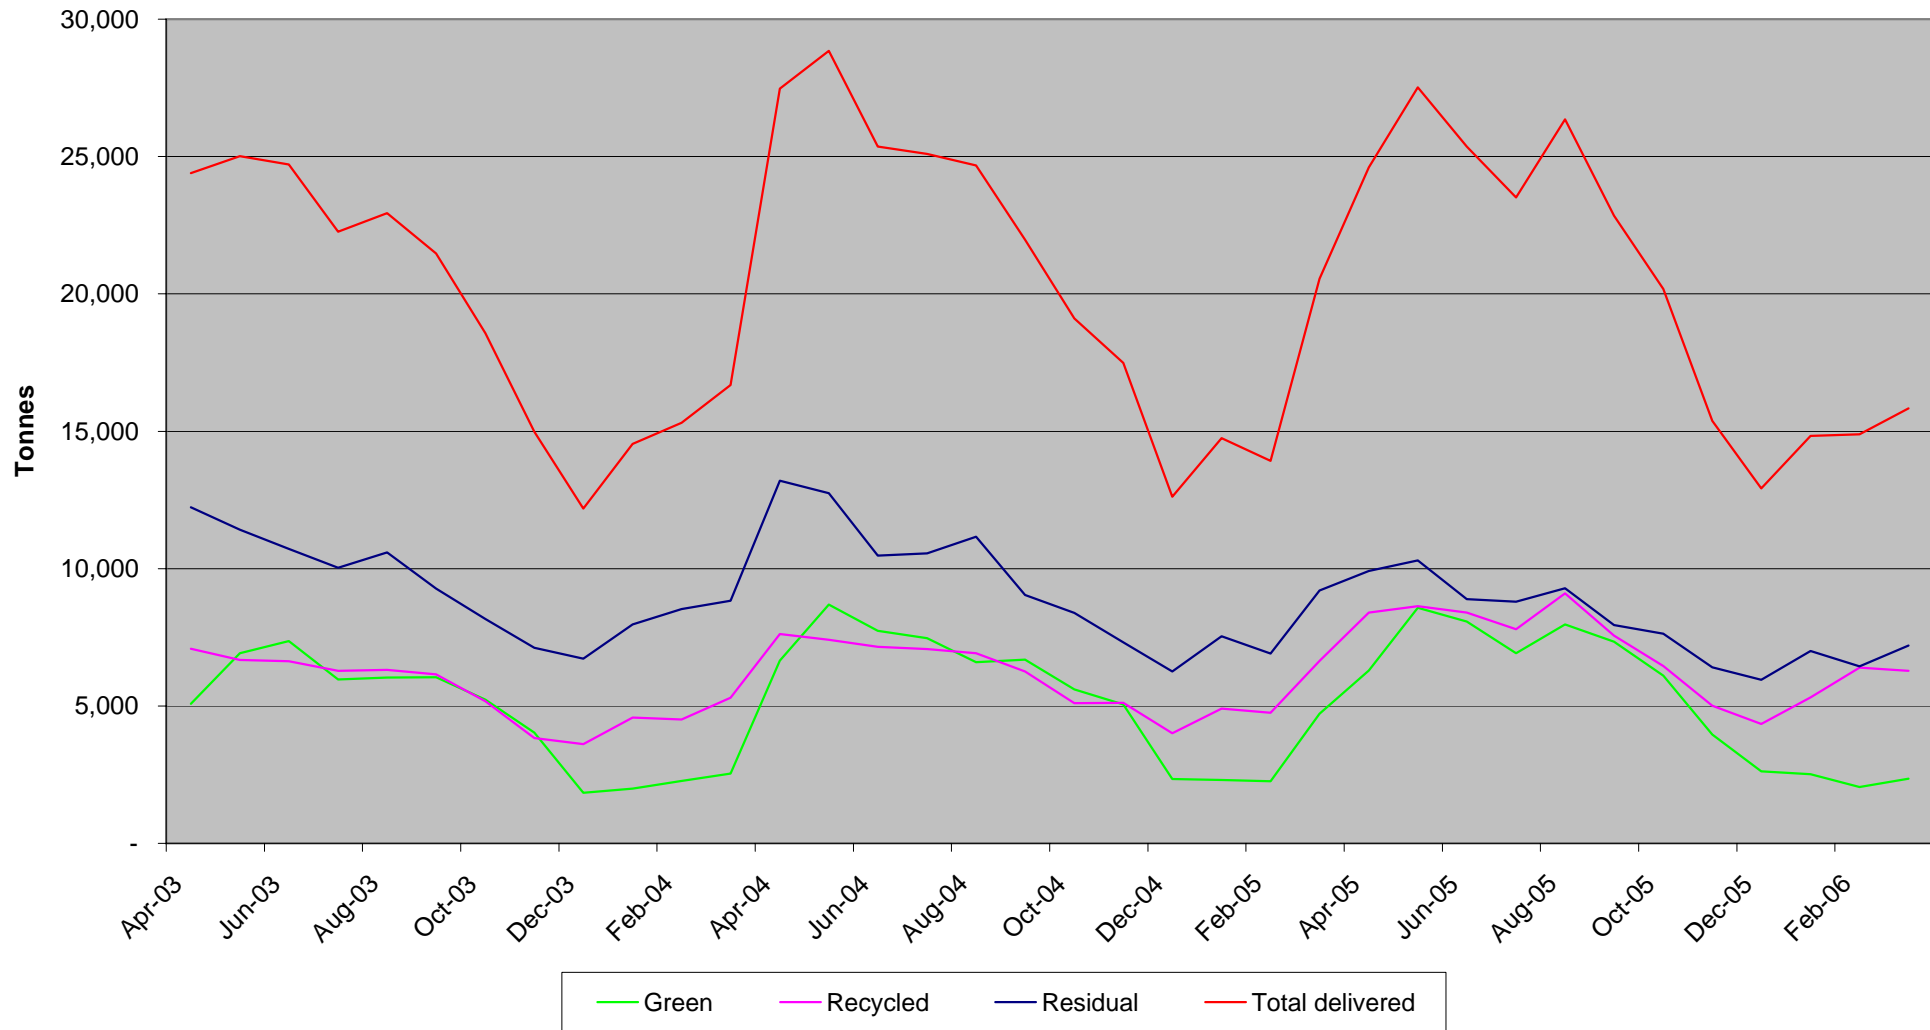

Project Integra - Waste Collected at Kerbside & Delivered to HWRCs

- Schemes Introduced**
1. TVBC - Green
 2. PCC - Bins
 3. HBC - Bins
 4. NFDC - Clear sacks
 5. WCC - Green & Dry rec
 6. EBC - Glass & Textiles
 7. Winchester - HWRC
 8. NFDC - Green
 9. RBC - Green
 10. FBC - Green
 11. Doorstepping Campaign

Project Integra - Waste Delivered to HWRCs

Basingstoke & Deane Borough Council

East Hampshire District Council

Eastleigh Borough Council

— Green - Kerbside
 — Dry Recyclables
 — Residual
 — Total - Kerbside