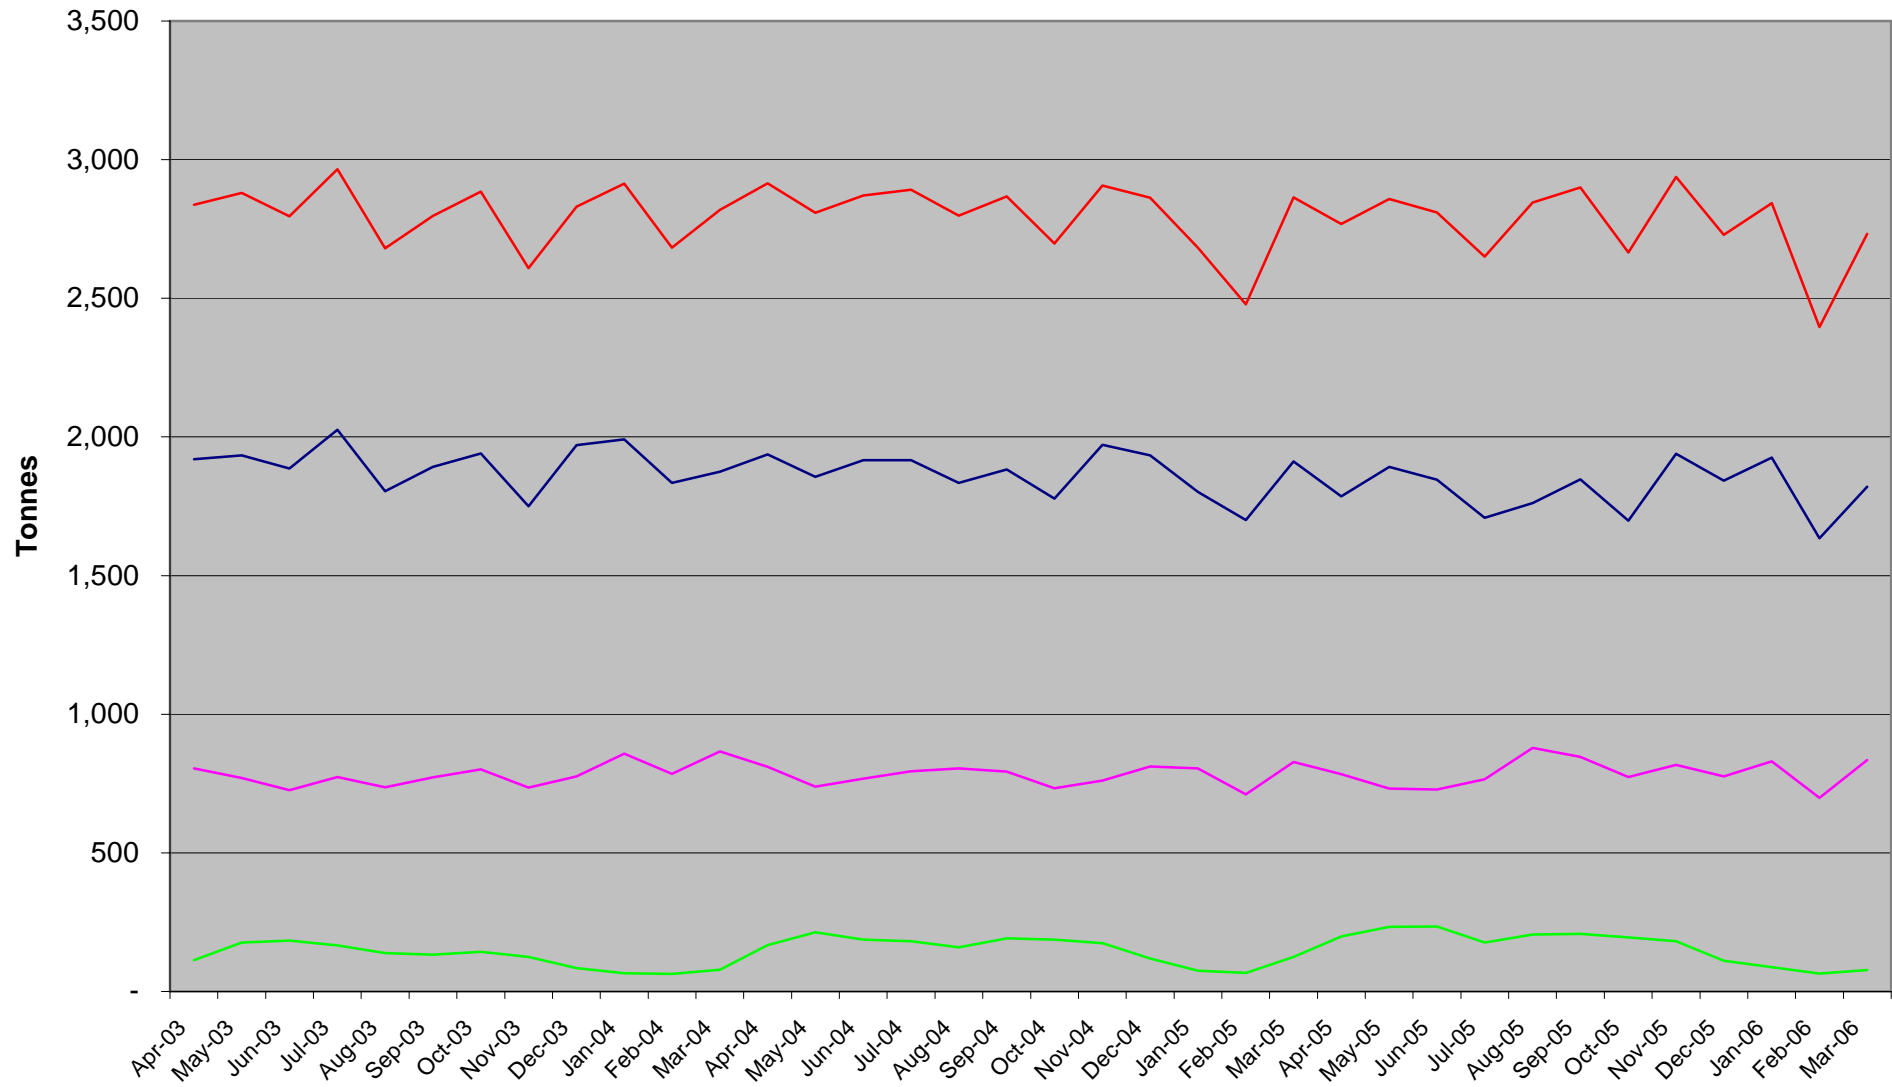

Project Integra - Waste Collected at Kerbside & Delivered to HWRCs

- Schemes Introduced**
1. TVBC - Green
 2. PCC - Bins
 3. HBC - Bins
 4. NFDC - Clear sacks
 5. WCC - Green & Dry rec
 6. EBC - Glass & Textiles
 7. Winchester - HWRC
 8. NFDC - Green
 9. RBC - Green
 10. FBC - Green
 11. Doorstepping Campaign

Project Integra - Waste Delivered to HWRCs

Basingstoke & Deane Borough Council

East Hampshire District Council

Eastleigh Borough Council

— Green - Kerbside
 — Dry Recyclables
 — Residual
 — Total - Kerbside

— Glass
 — Textiles

Fareham Borough Council

Gosport Borough Council

Green - Kerbside Dry Recyclables Residual Total - Kerbside

Hart District Council

Havant Borough Council

New Forest District Council

Portsmouth City Council