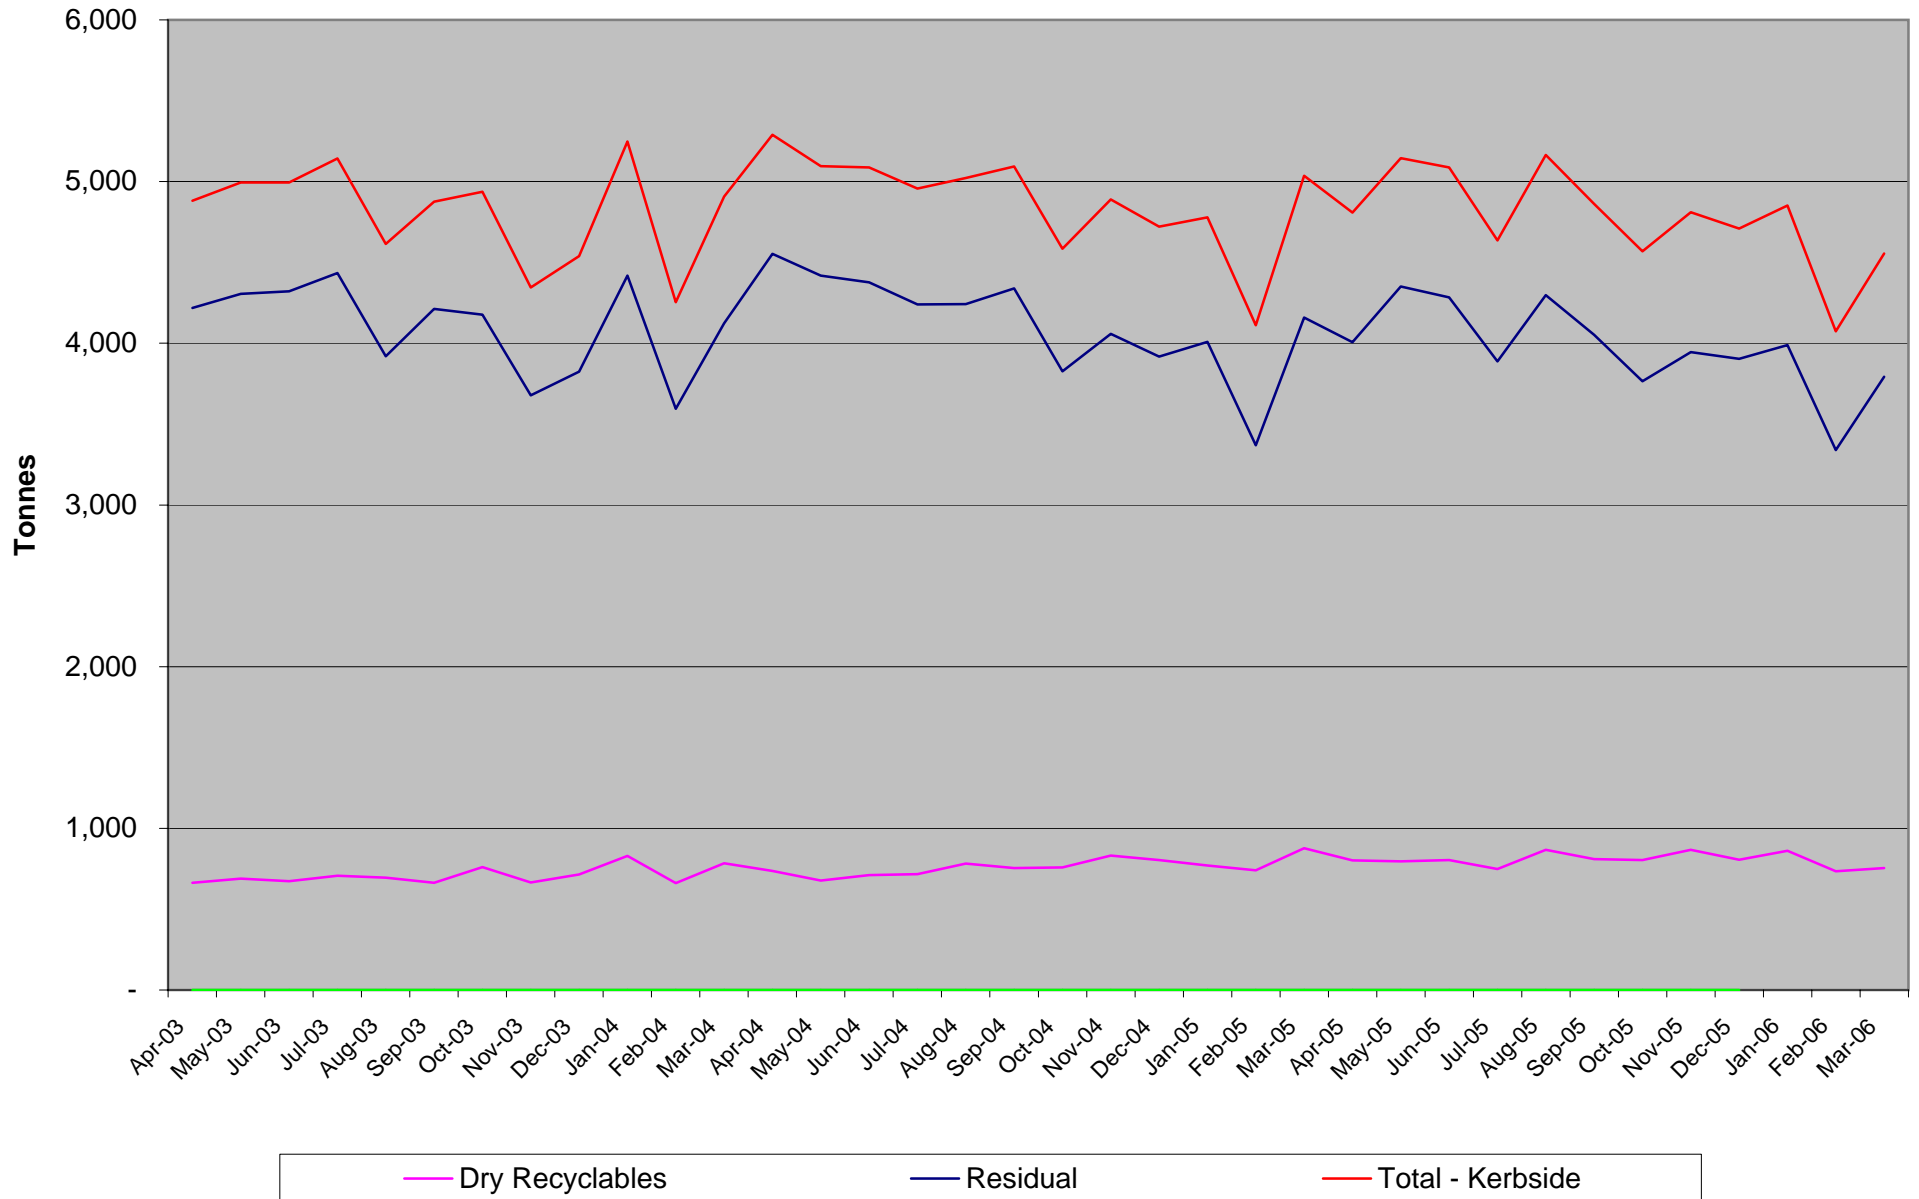

Project Integra - Waste Collected at Kerbside & Delivered to HWRCs

- Schemes Introduced**
1. TVBC - Green
 2. PCC - Bins
 3. HBC - Bins
 4. NFDC - Clear sacks
 5. WCC - Green & Dry rec
 6. EBC - Glass & Textiles
 7. Winchester - HWRC
 8. NFDC - Green
 9. RBC - Green
 10. FBC - Green
 11. Doorstepping Campaign

Project Integra - Waste Delivered to HWRCs

Basingstoke & Deane Borough Council

East Hampshire District Council

Eastleigh Borough Council

— Green - Kerbside
 — Dry Recyclables
 — Residual
 — Total - Kerbside

— Glass
 — Textiles

Fareham Borough Council

Gosport Borough Council

Green - Kerbside Dry Recyclables Residual Total - Kerbside

Hart District Council

Havant Borough Council

New Forest District Council

Portsmouth City Council