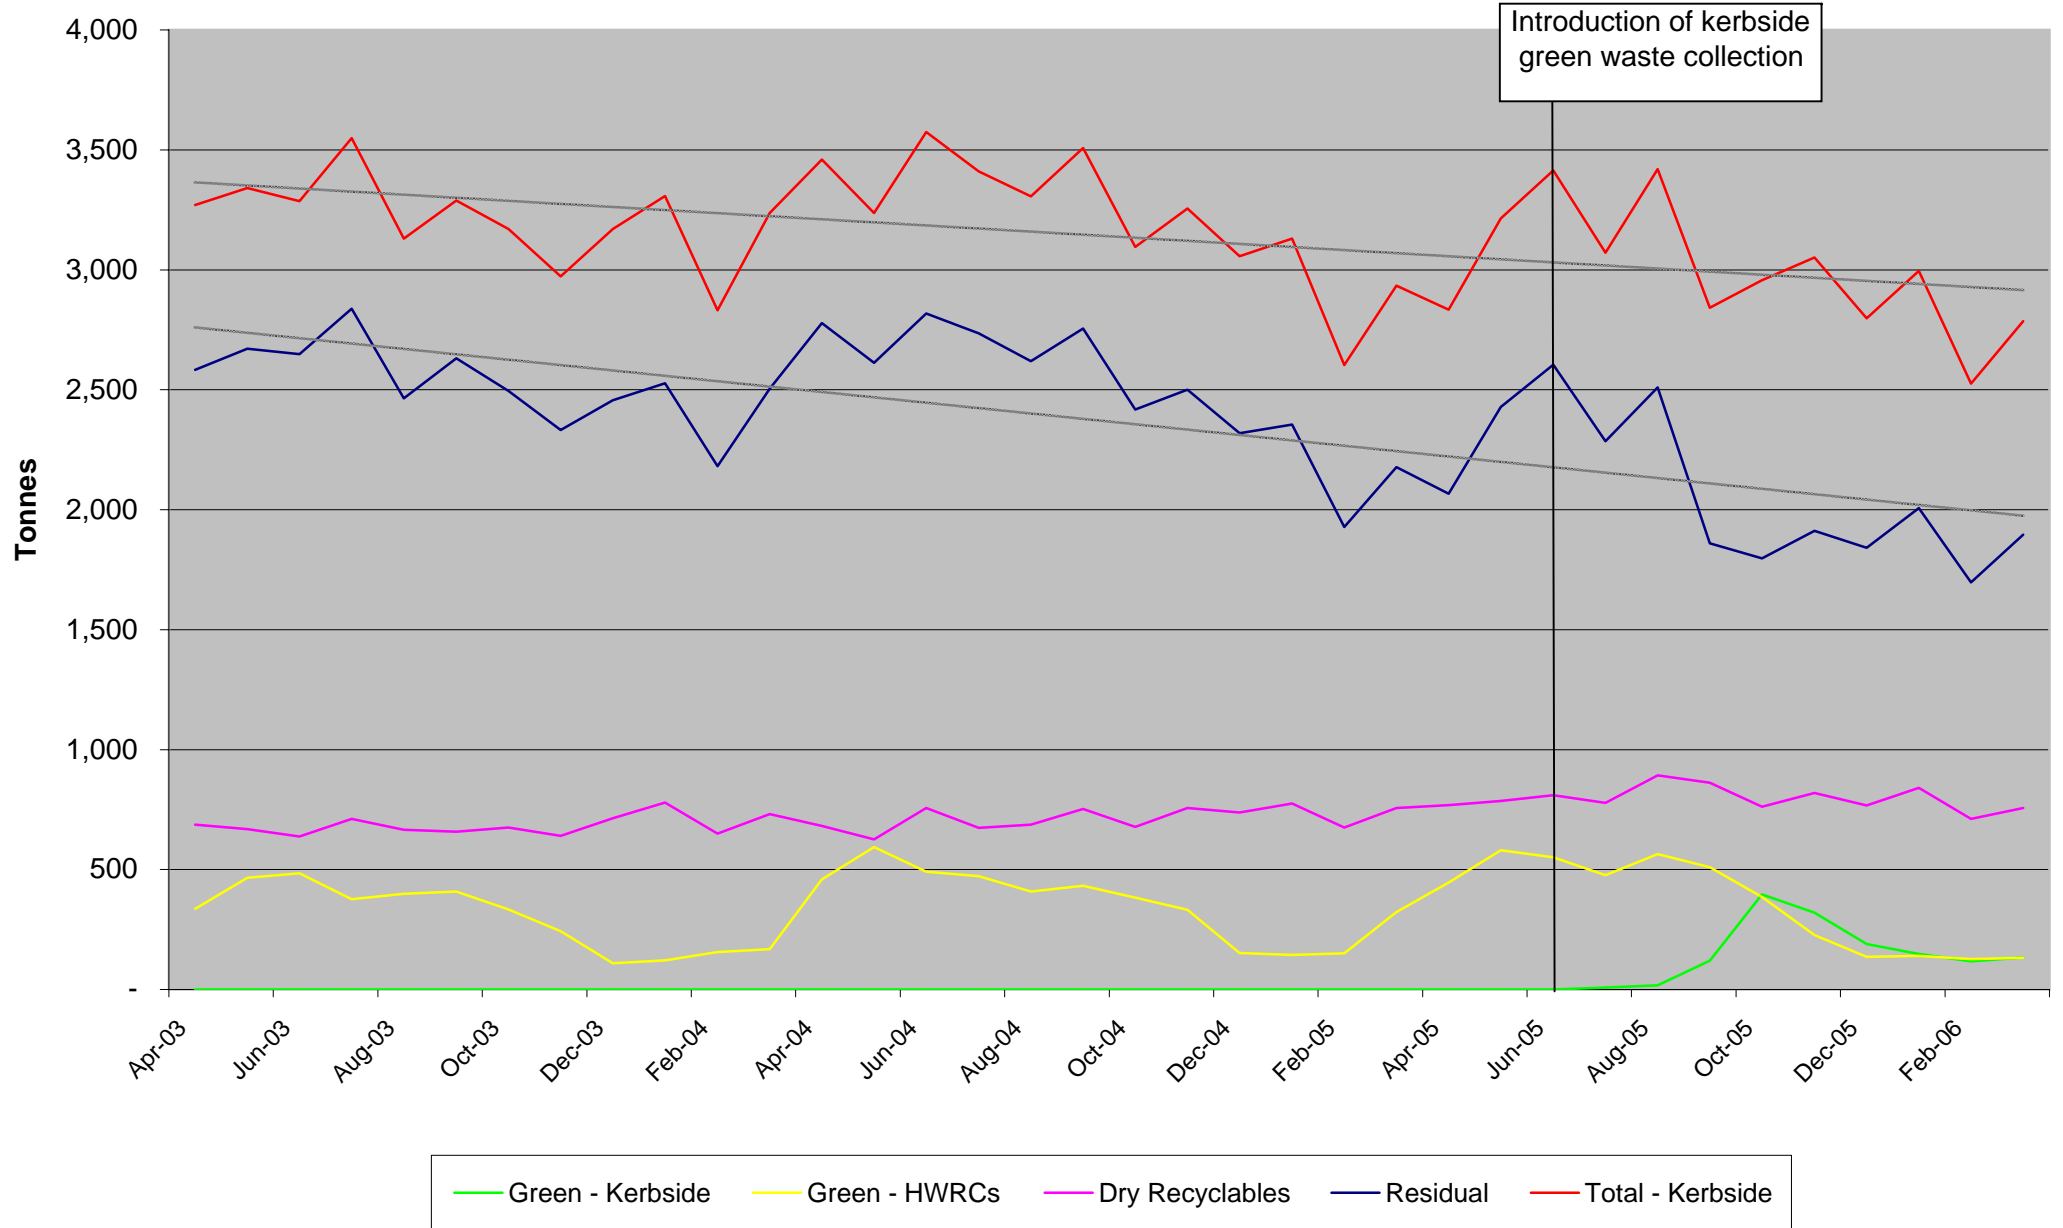

Project Integra - Waste Collected at Kerbside & Delivered to HWRCs

- Schemes Introduced**
1. TVBC - Green
 2. PCC - Bins
 3. HBC - Bins
 4. NFDC - Clear sacks
 5. WCC - Green & Dry rec
 6. EBC - Glass & Textiles
 7. Winchester - HWRC
 8. NFDC - Green
 9. RBC - Green
 10. FBC - Green
 11. Doorstepping Campaign

Project Integra - Waste Delivered to HWRCs

Basingstoke & Deane Borough Council

East Hampshire District Council

Eastleigh Borough Council

— Green - Kerbside
 — Dry Recyclables
 — Residual
 — Total - Kerbside

— Glass
 — Textiles

Fareham Borough Council

Gosport Borough Council

Green - Kerbside Dry Recyclables Residual Total - Kerbside

Hart District Council

Havant Borough Council

New Forest District Council

Portsmouth City Council