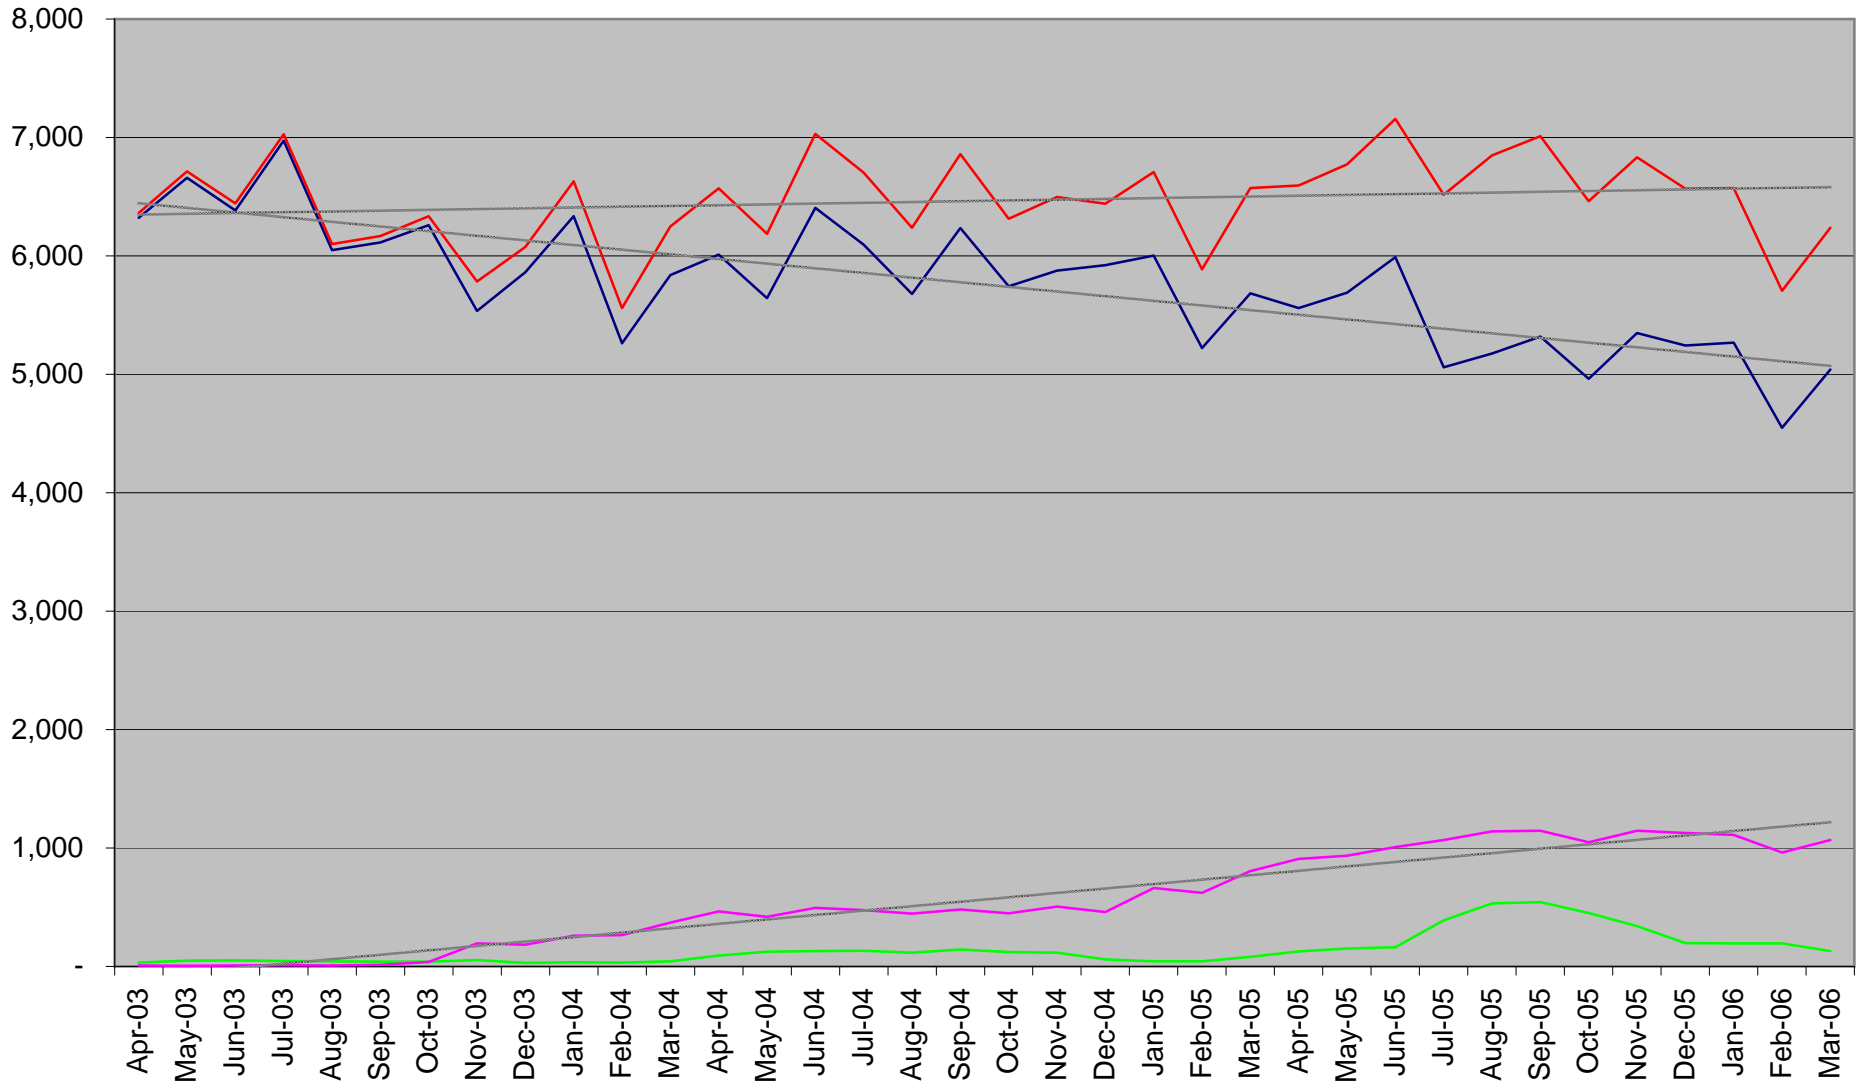

Southampton City Council