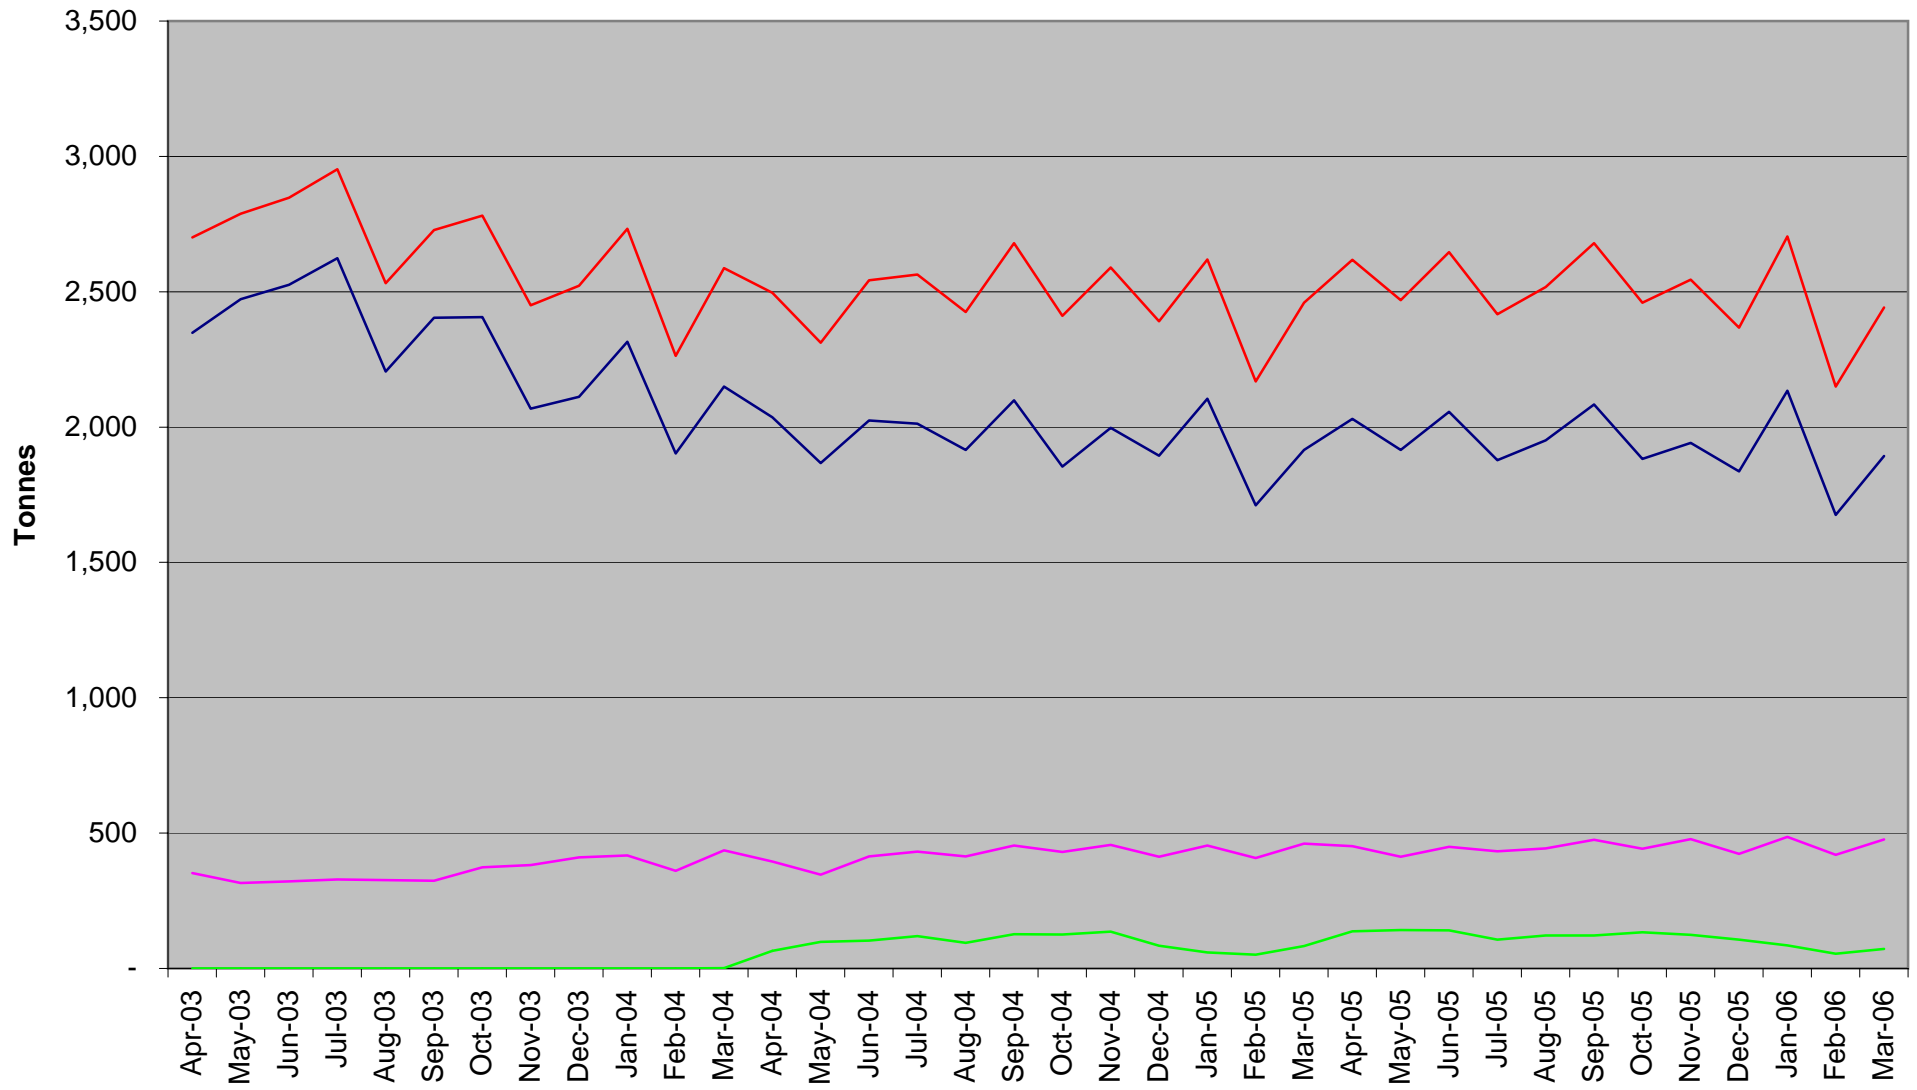

Project Integra - Waste Collected at Kerbside & Delivered to HWRCs

- Schemes Introduced**
1. TVBC - Green
 2. PCC - Bins
 3. HBC - Bins
 4. NFDC - Clear sacks
 5. WCC - Green & Dry rec
 6. EBC - Glass & Textiles
 7. Winchester - HWRC
 8. NFDC - Green
 9. RBC - Green
 10. FBC - Green
 11. Doorstepping Campaign

Project Integra - Waste Delivered to HWRCs

Basingstoke & Deane Borough Council

East Hampshire District Council

Eastleigh Borough Council

— Green - Kerbside
 — Dry Recyclables
 — Residual
 — Total - Kerbside

— Glass
 — Textiles

Fareham Borough Council

Gosport Borough Council

Green - Kerbside Dry Recyclables Residual Total - Kerbside

Hart District Council

Havant Borough Council

New Forest District Council

Portsmouth City Council