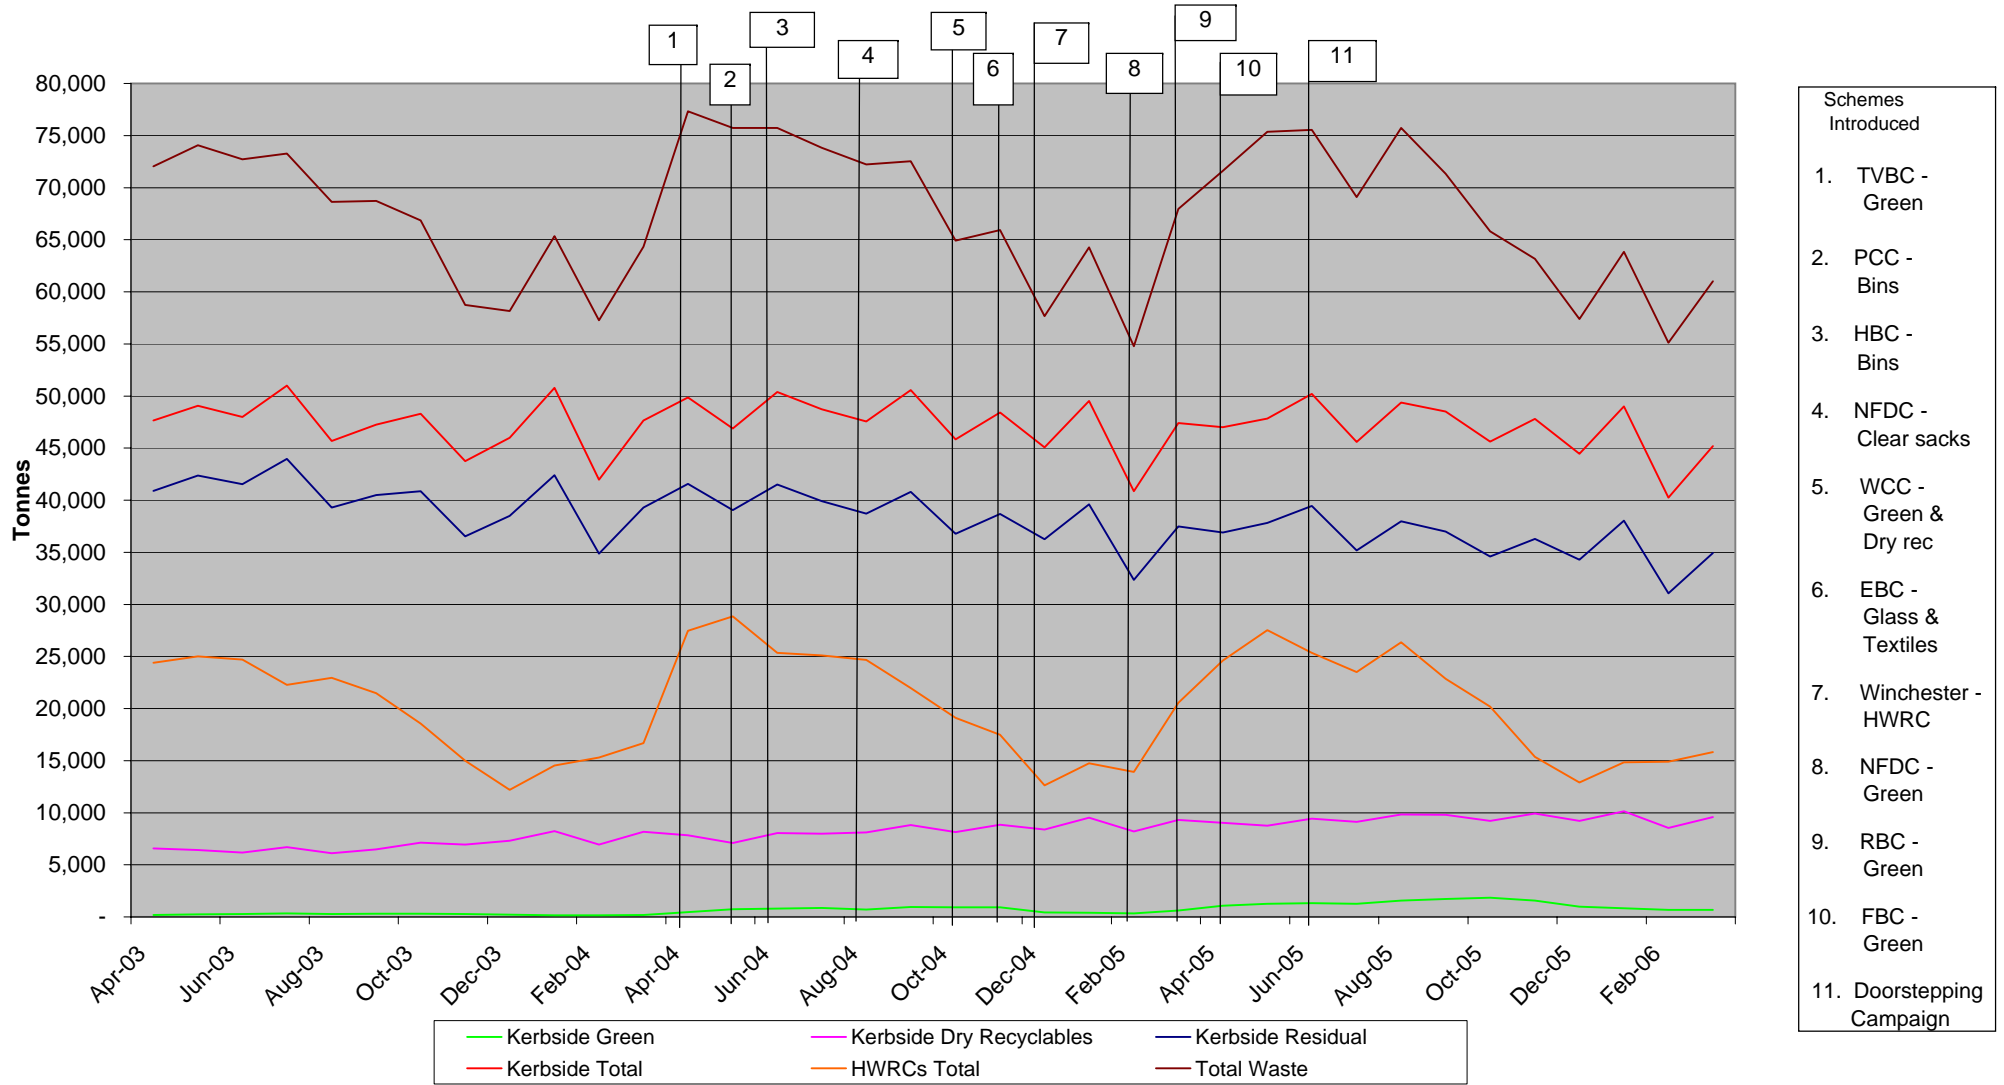

Project Integra - Waste Collected at Kerbside & Delivered to HWRCs

- Schemes Introduced**
1. TVBC - Green
 2. PCC - Bins
 3. HBC - Bins
 4. NFDC - Clear sacks
 5. WCC - Green & Dry rec
 6. EBC - Glass & Textiles
 7. Winchester - HWRC
 8. NFDC - Green
 9. RBC - Green
 10. FBC - Green
 11. Doorstepping Campaign

Project Integra - Waste Delivered to HWRCs

Basingstoke & Deane Borough Council

East Hampshire District Council

Eastleigh Borough Council

— Green - Kerbside
 — Dry Recyclables
 — Residual
 — Total - Kerbside

— Glass
 — Textiles

Fareham Borough Council

Gosport Borough Council

Green - Kerbside Dry Recyclables Residual Total - Kerbside

Hart District Council

Havant Borough Council

New Forest District Council

Portsmouth City Council