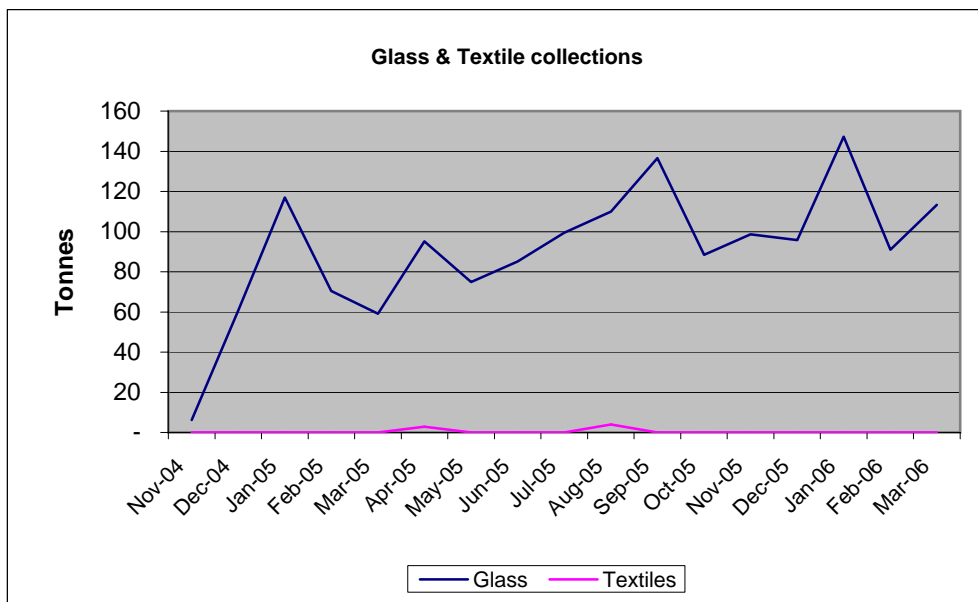

Project Integra - Waste Collected at Kerbside & Delivered to HWRCs

- Schemes Introduced**
1. TVBC - Green
 2. PCC - Bins
 3. HBC - Bins
 4. NFDC - Clear sacks
 5. WCC - Green & Dry rec
 6. EBC - Glass & Textiles
 7. Winchester - HWRC
 8. NFDC - Green
 9. RBC - Green
 10. FBC - Green
 11. Doorstepping Campaign

Project Integra - Waste Delivered to HWRCs

Basingstoke & Deane Borough Council

East Hampshire District Council

Eastleigh Borough Council

— Green - Kerbside
 — Dry Recyclables
 — Residual
 — Total - Kerbside